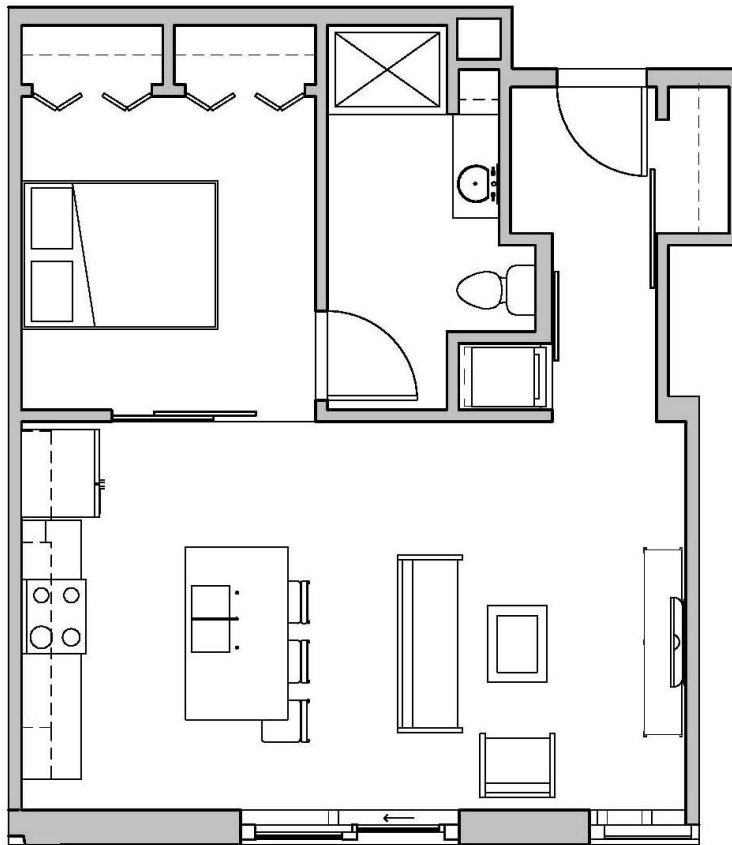

# SEVEN27

ONE BEDROOM  
ONE BATHROOM  
612 SQUARE FEET

727 LORILLARD COURT - MADISON, WI

PRICING:

AVAILABILITY:

FEATURES:

PROFESSIONALLY MANAGED BY URBAN LAND INTERESTS

(608)661-7600 WWW.ULI.COM

The  
**YARDS**

TOBACCO LOFTS

SEVEN27

NINE LINE

QUARTER ROW