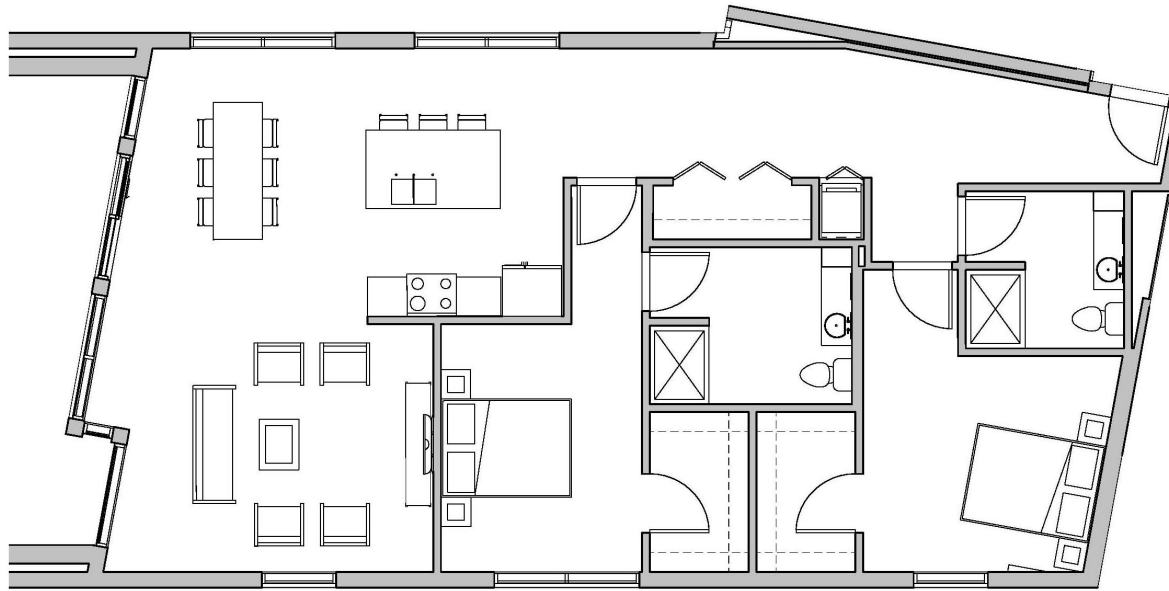

SEVEN27

727 LORILLARD COURT - MADISON, WI

TWO BEDROOM
TWO BATHROOM
1,430 SQUARE FEET

PRICING:

AVAILABILITY:

FEATURES:

PROFESSIONALLY MANAGED BY URBAN LAND INTERESTS

(608)661-7600 WWW.ULI.COM

The
YARDS

TOBACCO LOFTS

SEVEN27

NINE LINE

QUARTER ROW