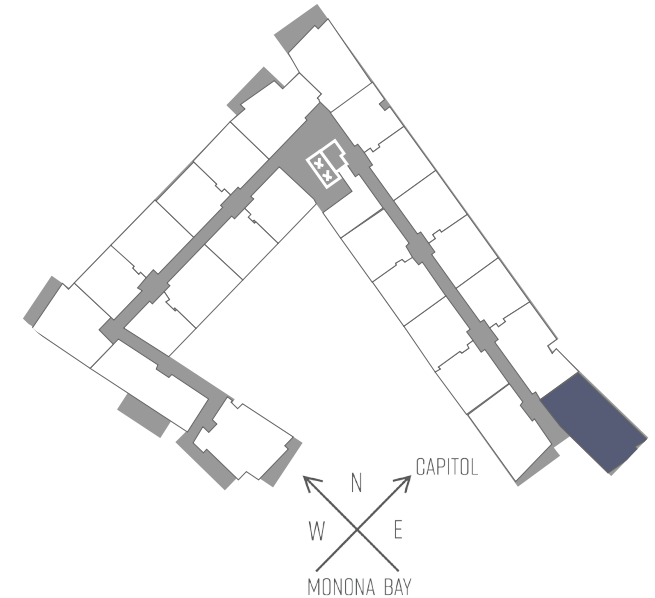

SEVEN27

727 LORILLARD COURT - MADISON, WI

TWO BEDROOM
TWO BATHROOM
1,430 SQUARE FEET

PRICING:

AVAILABILITY:

FEATURES:

PROFESSIONALLY MANAGED BY URBAN LAND INTERESTS

(608)661-7600 WWW.ULI.COM

The
YARDS

TOBACCO LOFTS

SEVEN27

NINE LINE

QUARTER ROW