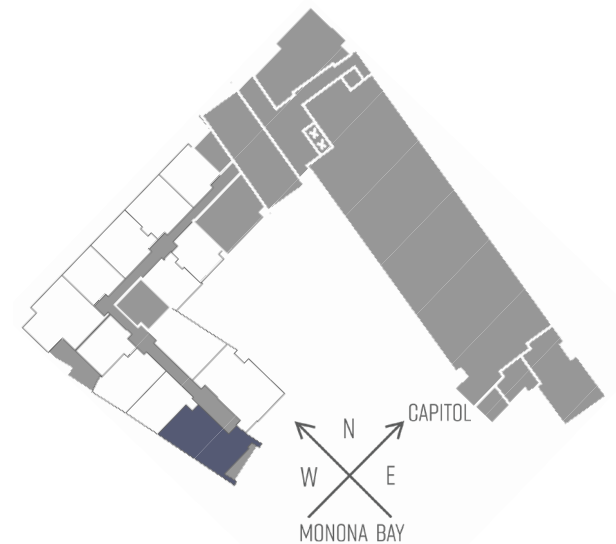

SEVEN27

727 LORILLARD COURT - MADISON, WI

TWOBEDROOM
TWOBATHROOM
1,151 SQUARE FEET

PRICING:

AVAILABILITY:

FEATURES:

PROFESSIONALLY MANAGED BY URBAN LAND INTERESTS (608)661-7600 WWW.ULI.COM

The
YARDS

TOBACCO LOFTS

SEVEN27

NINE LINE

QUARTER ROW