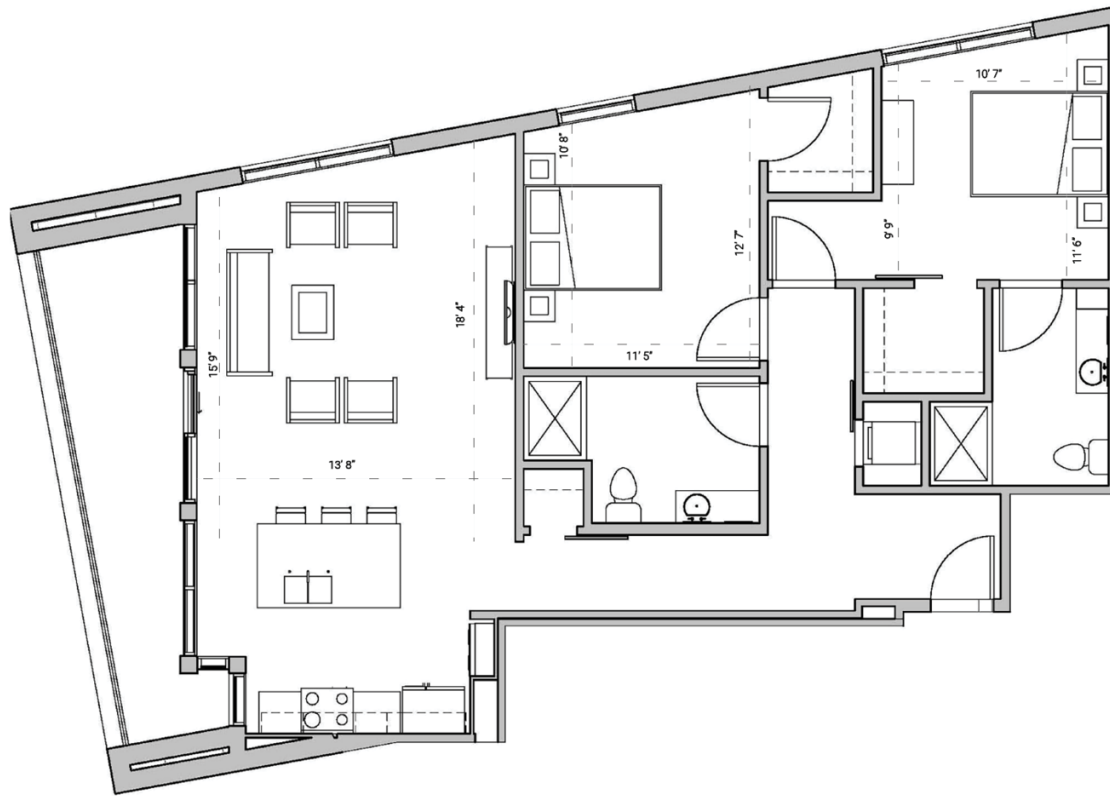

SEVEN27

727 LORILLARD COURT - MADISON, WI

TWOBEDROOM
TWOBATHROOM
1,151 SQUARE FEET

PRICING:

AVAILABILITY:

FEATURES:

PROFESSIONALLY MANAGED BY URBAN LAND INTERESTS (608)661-7600 WWW.ULI.COM

The
YARDS

TOBACCO LOFTS

SEVEN27

NINE LINE

QUARTER ROW