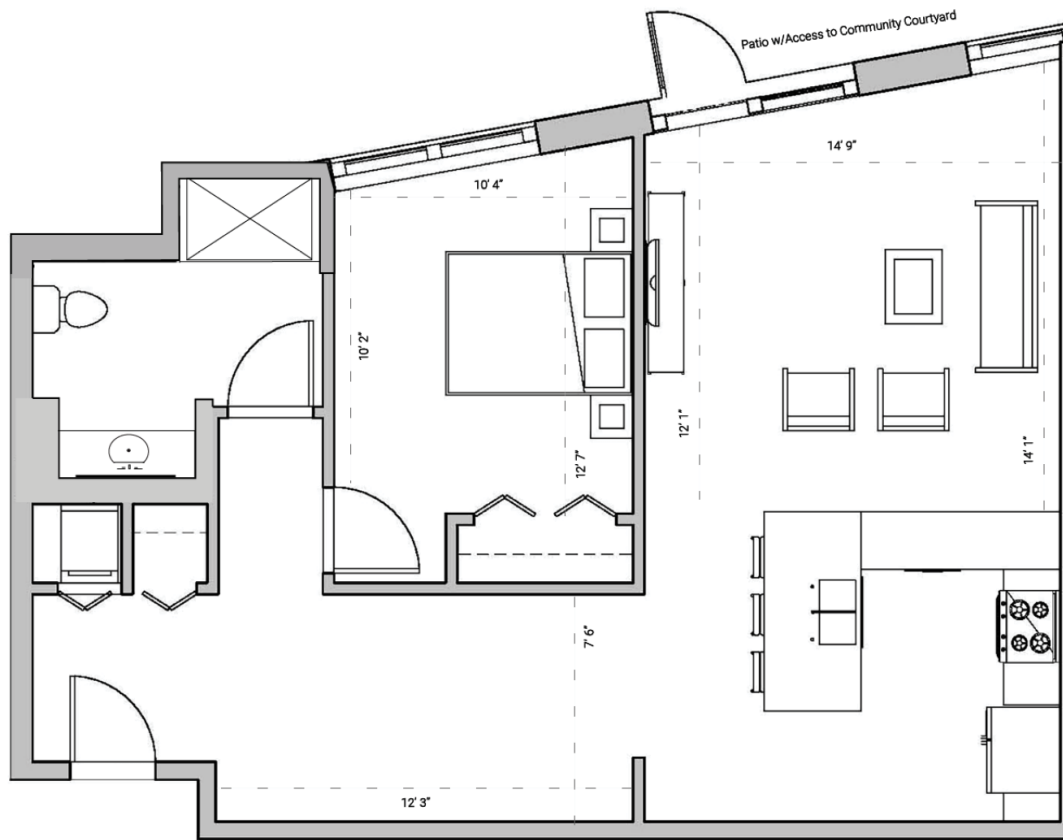

SEVEN27

727 LORILLARD COURT - MADISON, WI

ONEBEDROOM
ONEBATHROOM
881 SQUAREFEET

PRICING:

AVAILABILITY:

FEATURES:

PROFESSIONALLY MANAGED BY URBAN LAND INTERESTS (608)661-7600 WWW.ULI.COM

The
YARDS

TOBACCO LOFTS

SEVEN27

NINE LINE

QUARTER ROW