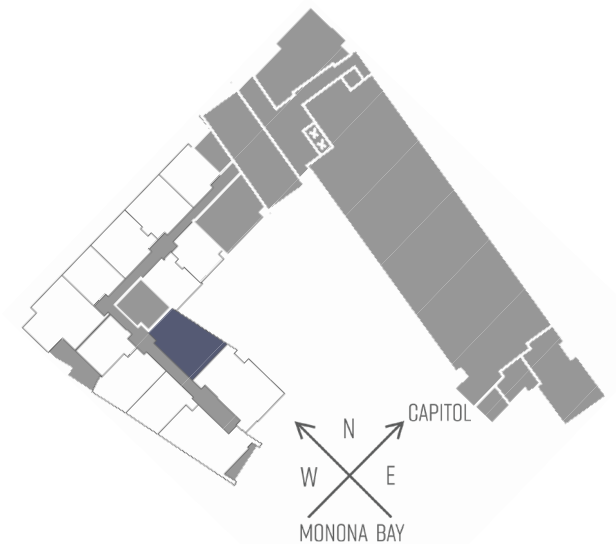

SEVEN27

727 LORILLARD COURT - MADISON, WI

ONEBEDROOM
ONEBATHROOM
881 SQUAREFEET

PRICING:

AVAILABILITY:

FEATURES:

PROFESSIONALLY MANAGED BY URBAN LAND INTERESTS (608)661-7600 WWW.ULI.COM

The
YARDS

TOBACCO LOFTS

SEVEN27

NINE LINE

QUARTER ROW