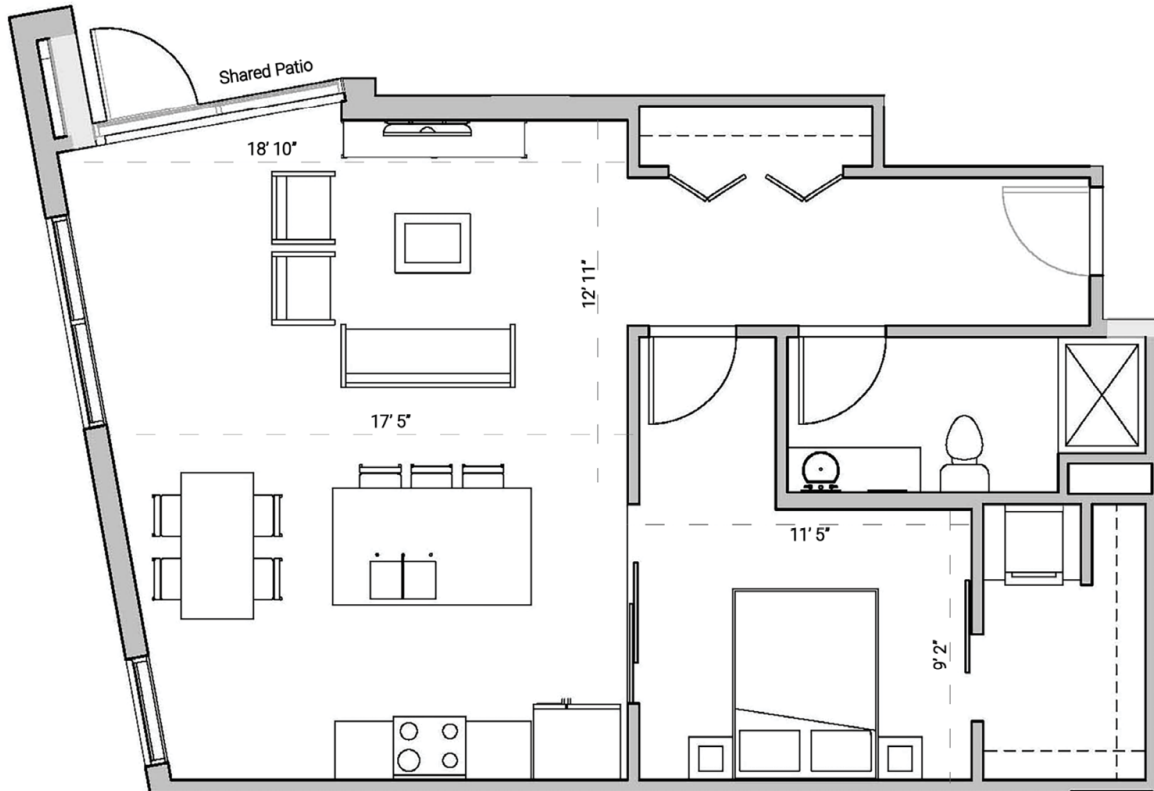

SEVEN27

727 LORILLARD COURT - MADISON, WI

ONEBEDROOM
ONEBATHROOM
828SQUAREFEET

PRICING:

AVAILABILITY:

FEATURES:

PROFESSIONALLY MANAGED BY URBAN LAND INTERESTS (608)661-7600 WWW.ULI.COM

The
YARDS

TOBACCO LOFTS

SEVEN27

NINE LINE

QUARTER ROW