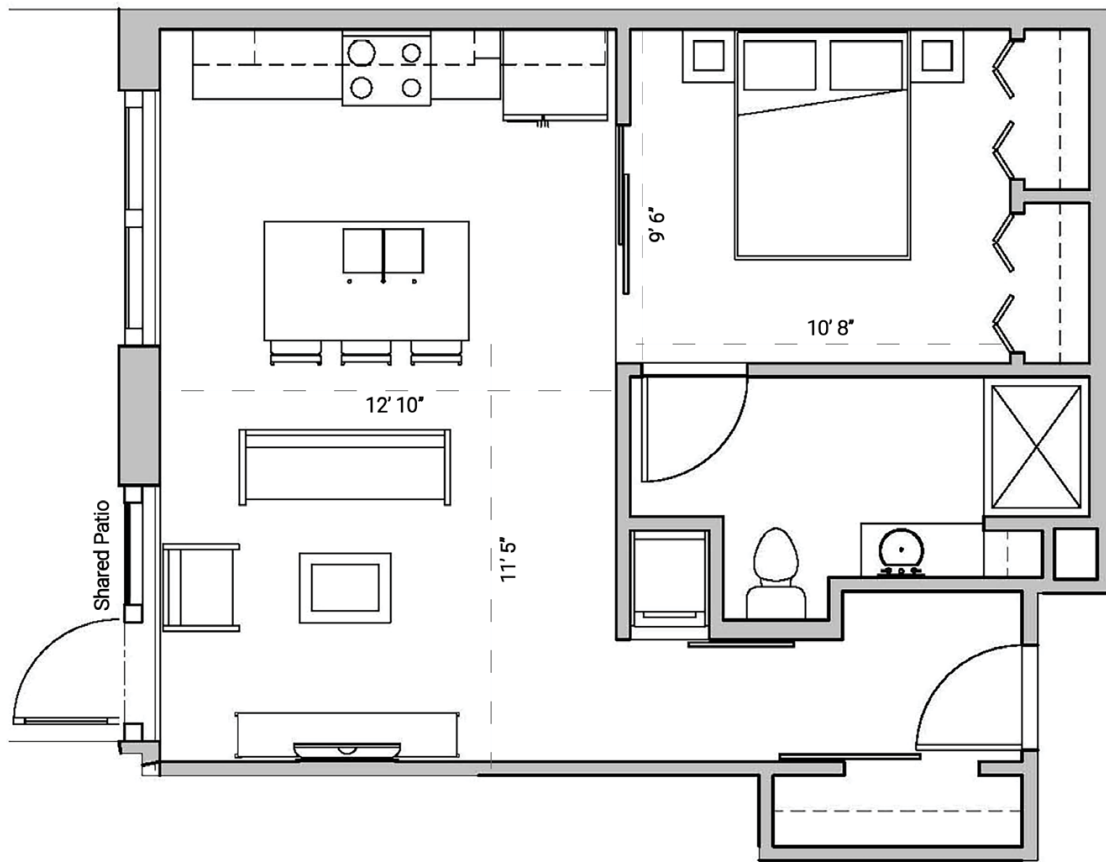

SEVEN27

727 LORILLARD COURT - MADISON, WI

ONE BEDROOM
ONE BATHROOM
608 SQUARE FEET

PRICING:

AVAILABILITY:

FEATURES:

PROFESSIONALLY MANAGED BY URBAN LAND INTERESTS (608)661-7600 WWW.ULI.COM

The
YARDS

TOBACCO LOFTS

SEVEN27

NINE LINE

QUARTER ROW