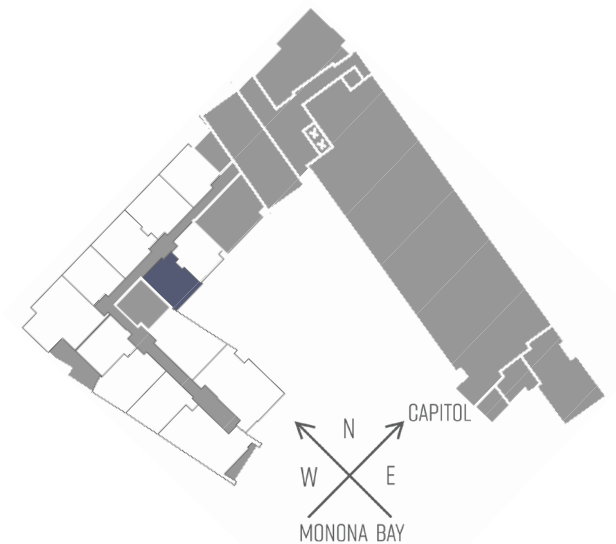

SEVEN27

ONEBEDROOM
ONEBATHROOM
612SQUAREFEET

727 LORILLARD COURT - MADISON, WI

Patio w/Access to Community Courtyard

PRICING:

AVAILABILITY:

FEATURES:

PROFESSIONALLY MANAGED BY URBAN LAND INTERESTS (608)661-7600 WWW.ULI.COM

The
YARDS

TOBACCO LOFTS

SEVEN27

NINE LINE

QUARTER ROW