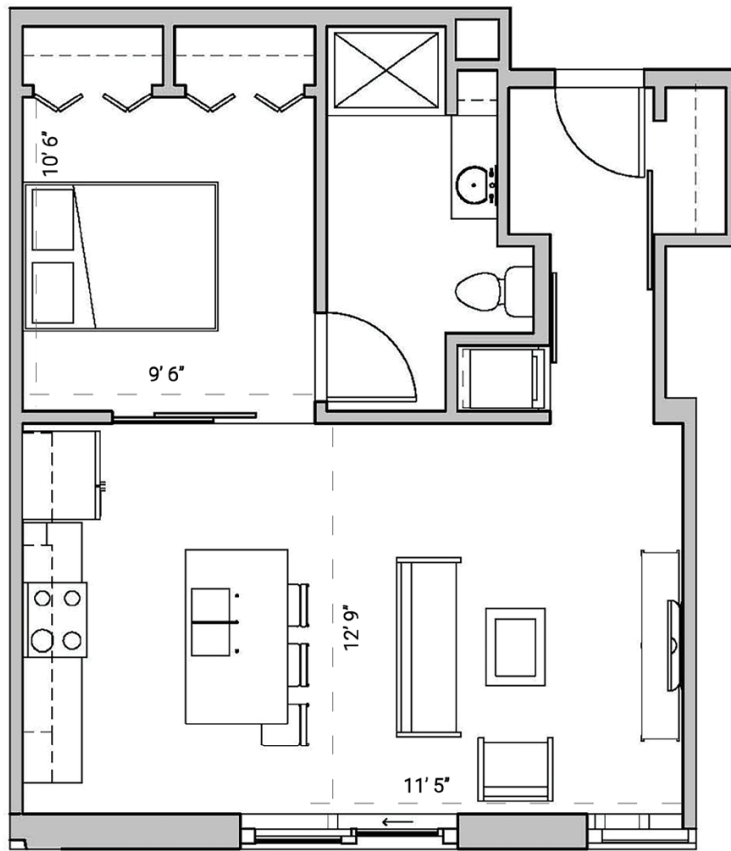

SEVEN27

ONEBEDROOM
ONEBATHROOM
612SQUAREFEET

727 LORILLARD COURT - MADISON, WI

Patio w/Access to Community Courtyard

PRICING:

AVAILABILITY:

FEATURES:

PROFESSIONALLY MANAGED BY URBAN LAND INTERESTS (608)661-7600 WWW.ULI.COM

The
YARDS

TOBACCO LOFTS

SEVEN27

NINE LINE

QUARTER ROW