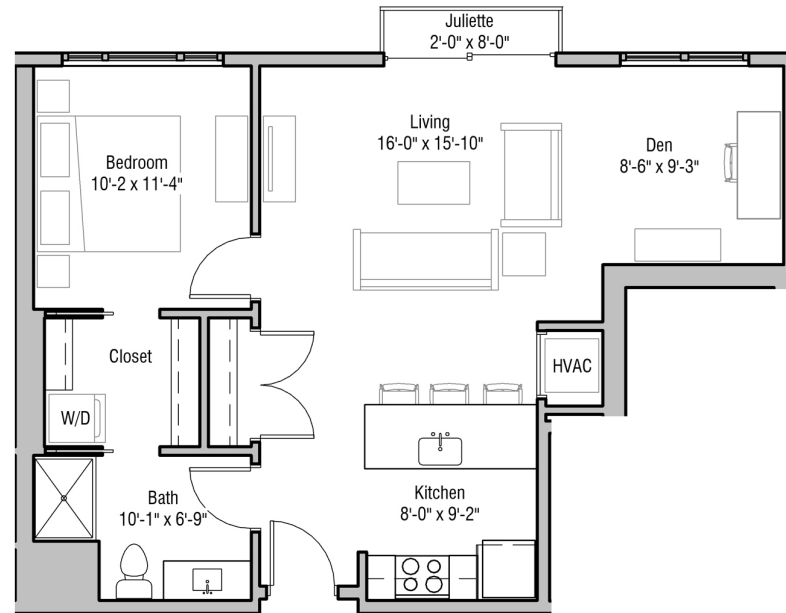

MONROE

17
22

Apartment 510

1 Bedroom 1 Bathroom

INTERIOR AREA: 705sf

Top Floor
Juliette Balcony

Professionally Managed by
Urban Land Interests
608.661.7600 | 1722Monroe.com

PRICING:
AVAILABILITY: