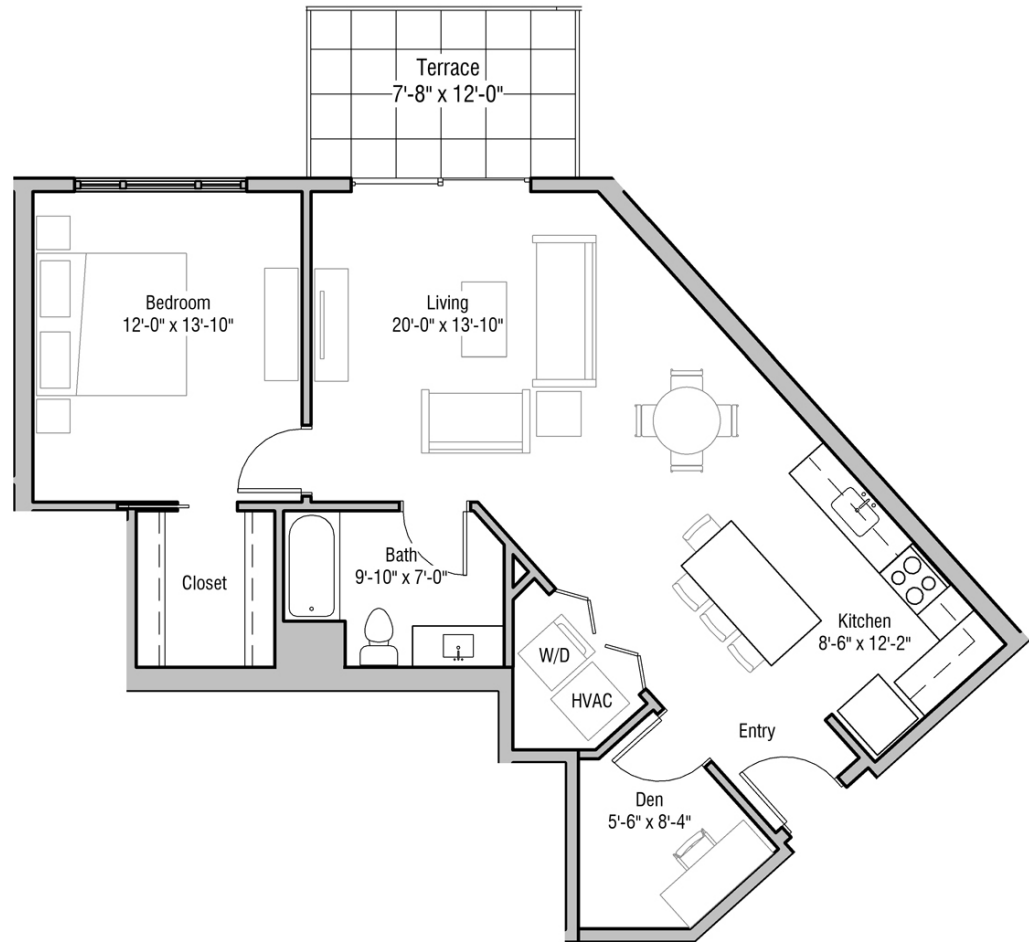

17
M O N R O E
 22

Apartment 514

1 Bedroom 1 Bathroom + Den

INTERIOR AREA: 842sf

Top Floor
 Terrace

Professionally Managed by
Urban Land Interests
 608.661.7600 | 1722Monroe.com

PRICING:
 AVAILABILITY: