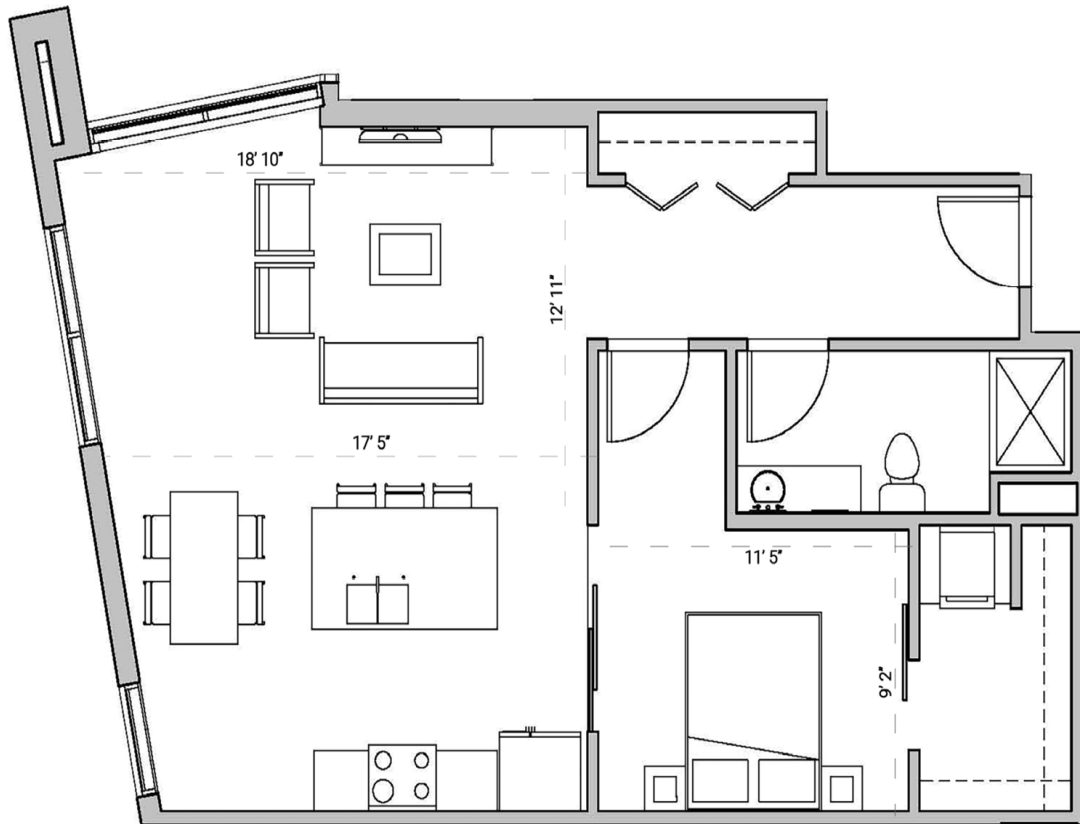

# SEVEN27

727 LORILLARD COURT - MADISON, WI

ONEBEDROOM  
ONEBATHROOM  
828SQUAREFEET

PRICING:

AVAILABILITY:

FEATURES:

PROFESSIONALLY MANAGED BY URBAN LAND INTERESTS (608)661-7600 WWW.ULI.COM

The  
**YARDS**

TOBACCO LOFTS

SEVEN27

NINE LINE

QUARTER ROW