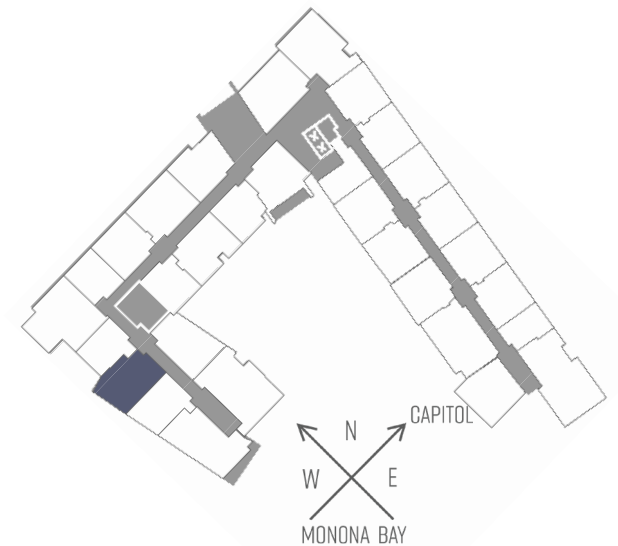

# SEVEN27

727 LORILLARD COURT - MADISON, WI

ONEBEDROOM  
ONEBATHROOM  
828SQUAREFEET

PRICING:

AVAILABILITY:

FEATURES:

PROFESSIONALLY MANAGED BY URBAN LAND INTERESTS (608)661-7600 WWW.ULI.COM

The  
**YARDS**

TOBACCO LOFTS

SEVEN27

NINE LINE

QUARTER ROW