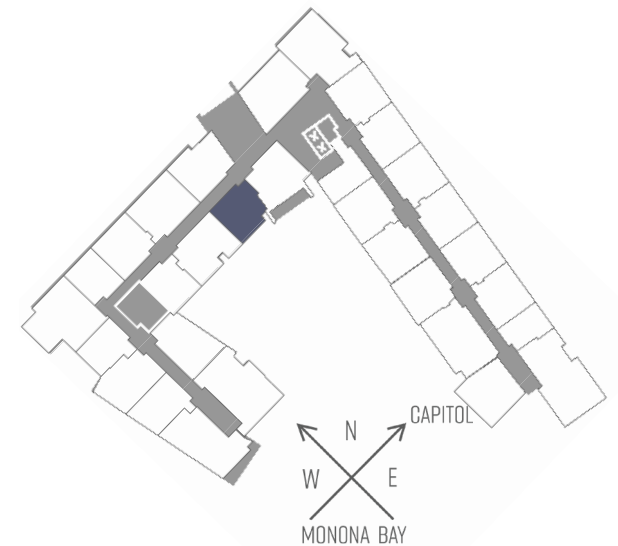

SEVEN27

ONEBEDROOM
ONEBATHROOM
680SQUAREFEET

727 LORILLARD COURT - MADISON, WI

PRICING:

AVAILABILITY:

FEATURES:

PROFESSIONALLY MANAGED BY URBAN LAND INTERESTS (608)661-7600 WWW.ULI.COM

The
YARDS

TOBACCO LOFTS

SEVEN27

NINE LINE

QUARTER ROW