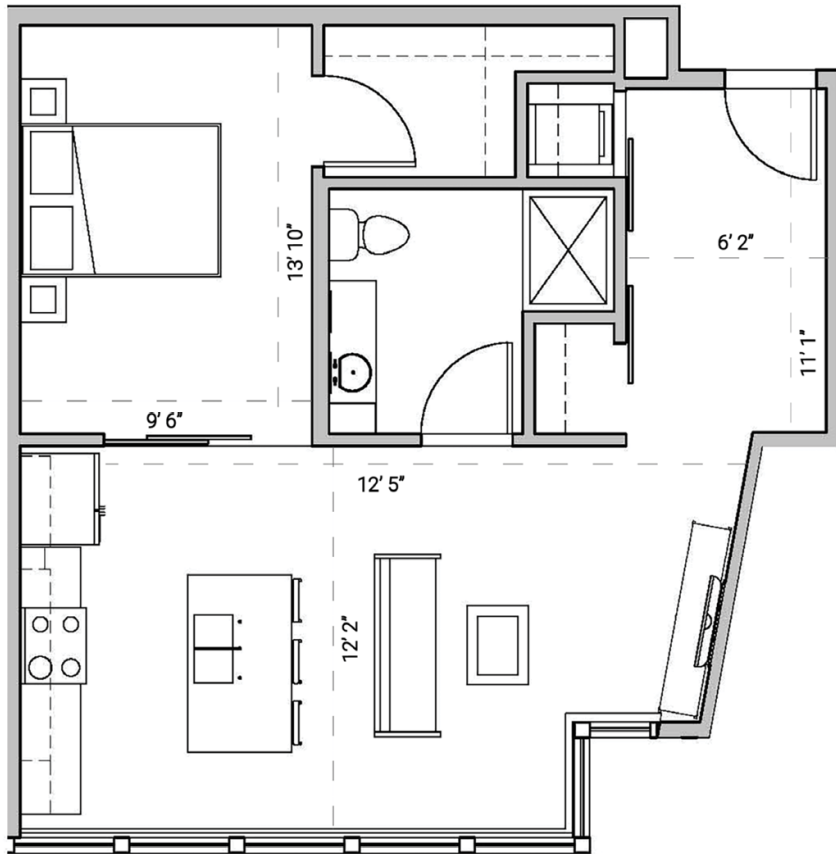

SEVEN27

ONEBEDROOM
ONEBATHROOM
680SQUAREFEET

727 LORILLARD COURT - MADISON, WI

PRICING:

AVAILABILITY:

FEATURES:

PROFESSIONALLY MANAGED BY URBAN LAND INTERESTS (608)661-7600 WWW.ULI.COM

The
YARDS

TOBACCO LOFTS

SEVEN27

NINE LINE

QUARTER ROW