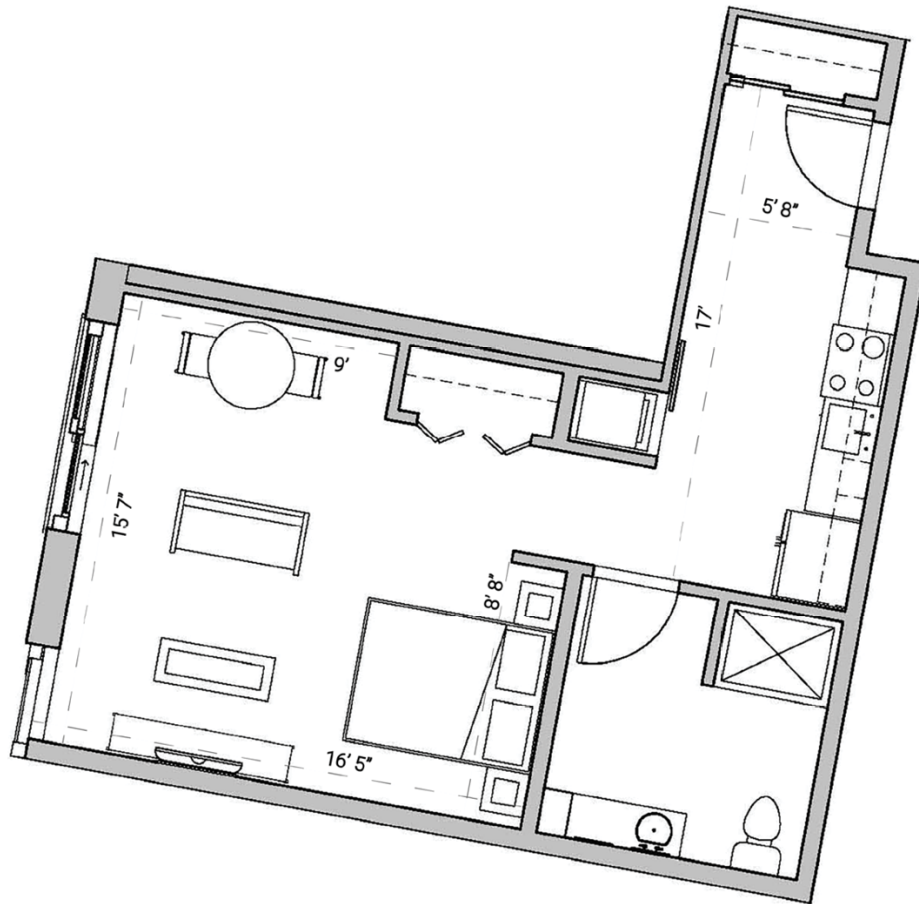

# SEVEN27

727 LORILLARD COURT - MADISON, WI

STUDIO  
ONEBATHROOM  
547 SQUAREFEET

PRICING:

AVAILABILITY:

FEATURES:

PROFESSIONALLY MANAGED BY URBAN LAND INTERESTS (608)661-7600 WWW.ULI.COM

The  
**YARDS**

TOBACCO LOFTS

SEVEN27

NINE LINE

QUARTER ROW