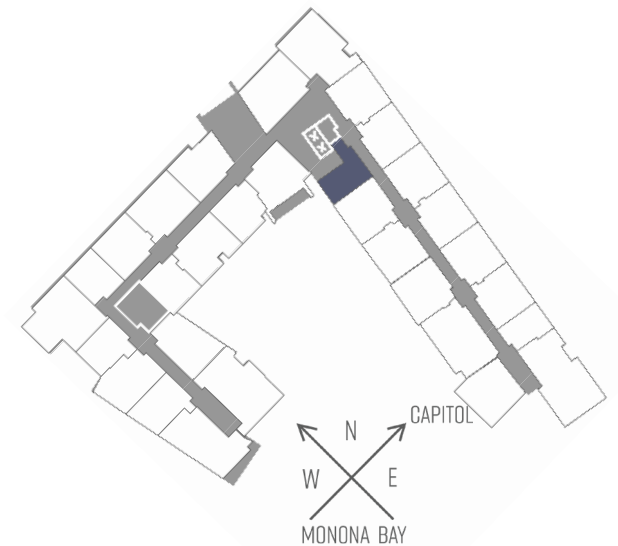

# SEVEN27

727 LORILLARD COURT - MADISON, WI

STUDIO  
ONEBATHROOM  
547 SQUAREFEET

PRICING:

AVAILABILITY:

FEATURES:

PROFESSIONALLY MANAGED BY URBAN LAND INTERESTS (608)661-7600 WWW.ULI.COM

The  
**YARDS**

TOBACCO LOFTS

SEVEN27

NINE LINE

QUARTER ROW