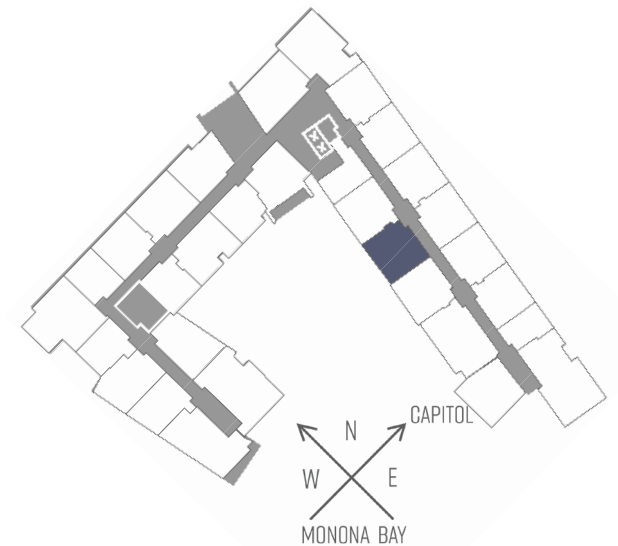

SEVEN27

ONEBEDROOM
ONEBATHROOM
767SQUAREFEET

727 LORILLARD COURT - MADISON, WI

PRICING:

AVAILABILITY:

FEATURES:

PROFESSIONALLY MANAGED BY URBAN LAND INTERESTS (608)661-7600 WWW.ULI.COM

The
YARDS

TOBACCO LOFTS

SEVEN27

NINE LINE

QUARTER ROW