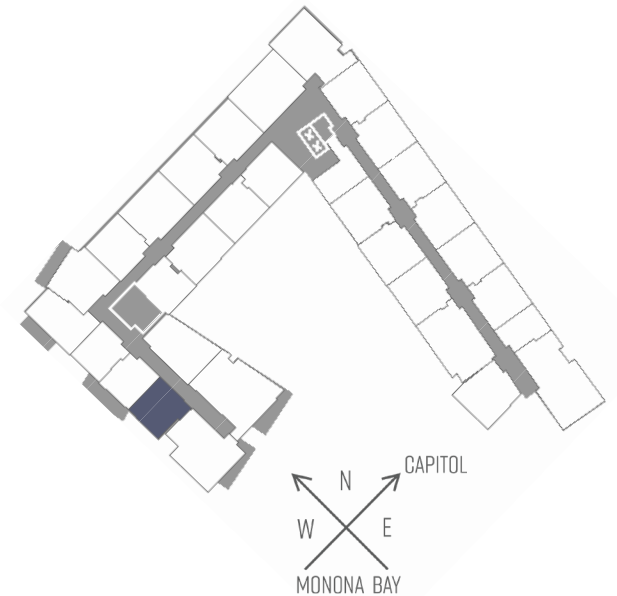

SEVEN27

727 LORILLARD COURT - MADISON, WI

ONE BEDROOM
ONE BATHROOM
692 SQUARE FEET

PRICING:

AVAILABILITY:

FEATURES:

PROFESSIONALLY MANAGED BY URBAN LAND INTERESTS (608)661-7600 WWW.ULI.COM

The
YARDS

TOBACCO LOFTS

SEVEN27

NINE LINE

QUARTER ROW