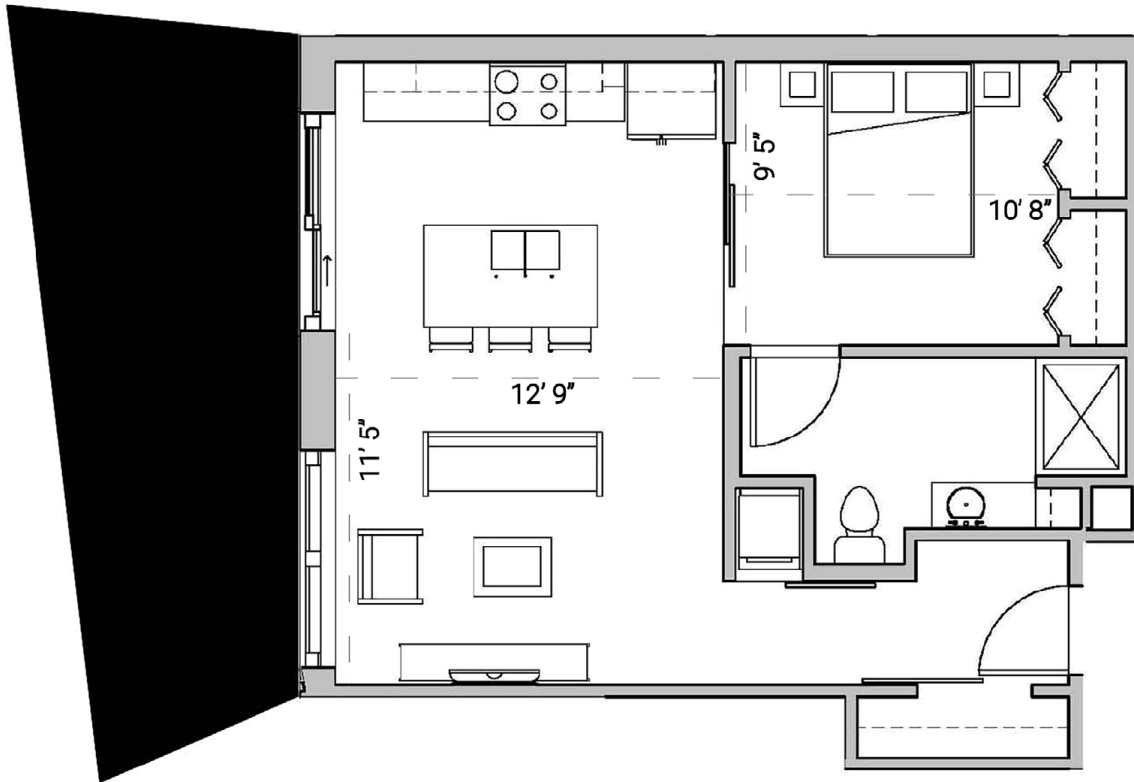

SEVEN27

727 LORILLARD COURT - MADISON, WI

ONEBEDROOM
ONEBATHROOM
610SQUAREFEET

PRICING:

AVAILABILITY:

FEATURES:

PROFESSIONALLY MANAGED BY URBAN LAND INTERESTS (608)661-7600 WWW.ULI.COM

The
YARDS

TOBACCO LOFTS

SEVEN27

NINE LINE

QUARTER ROW