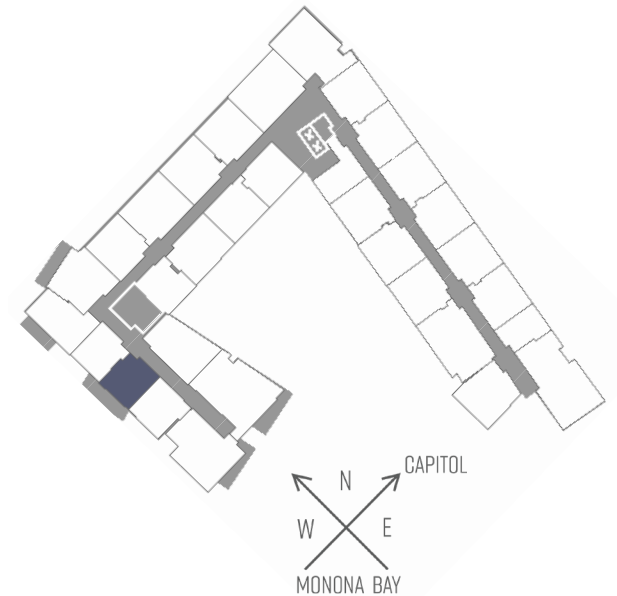

SEVEN27

727 LORILLARD COURT - MADISON, WI

ONEBEDROOM
ONEBATHROOM
610SQUAREFEET

PRICING:

AVAILABILITY:

FEATURES:

PROFESSIONALLY MANAGED BY URBAN LAND INTERESTS (608)661-7600 WWW.ULI.COM

The
YARDS

TOBACCO LOFTS

SEVEN27

NINE LINE

QUARTER ROW