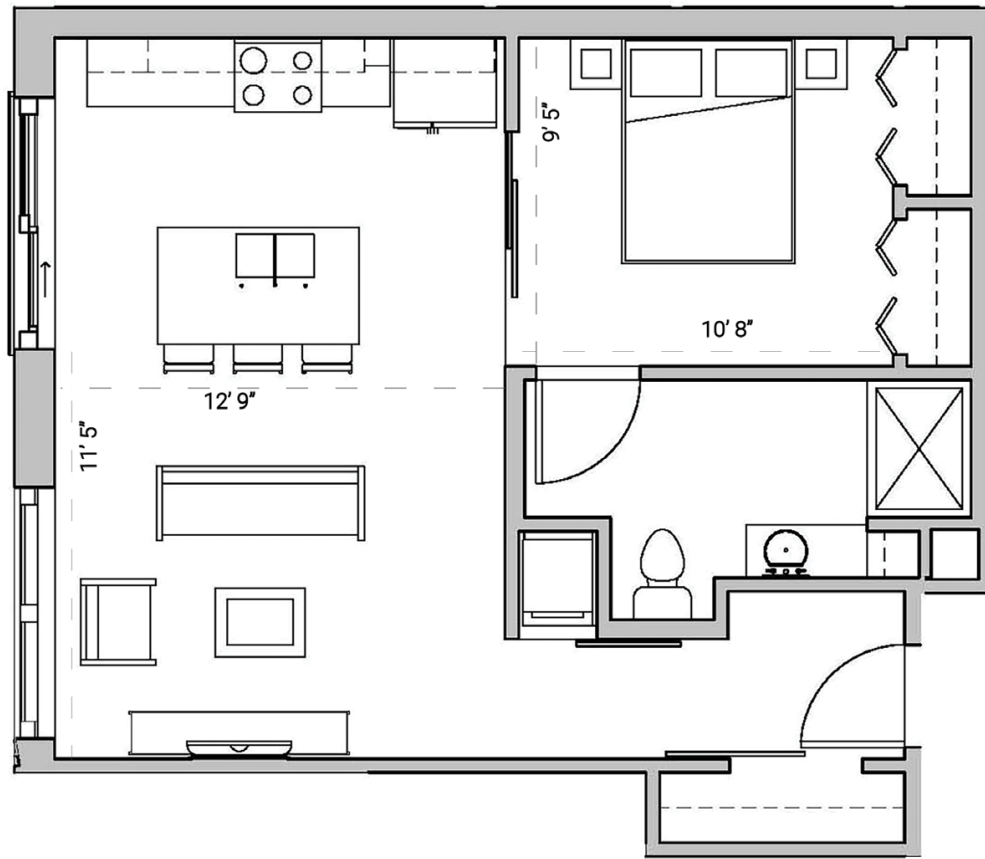

# SEVEN27

ONEBEDROOM  
ONEBATHROOM  
617SQUAREFEET

727 LORILLARD COURT - MADISON, WI

PRICING:

AVAILABILITY:

FEATURES:

PROFESSIONALLY MANAGED BY URBAN LAND INTERESTS (608)661-7600 WWW.ULI.COM

The  
YARDS

TOBACCO LOFTS

SEVEN27

NINE LINE

QUARTER ROW