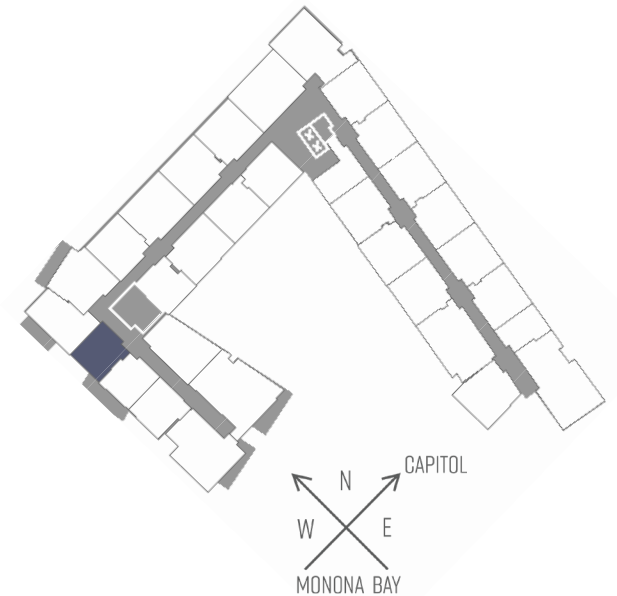

# SEVEN27

ONEBEDROOM  
ONEBATHROOM  
617SQUAREFEET

727 LORILLARD COURT - MADISON, WI

PRICING:

AVAILABILITY:

FEATURES:

PROFESSIONALLY MANAGED BY URBAN LAND INTERESTS (608)661-7600 WWW.ULI.COM

The  
YARDS

TOBACCO LOFTS

SEVEN27

NINE LINE

QUARTER ROW