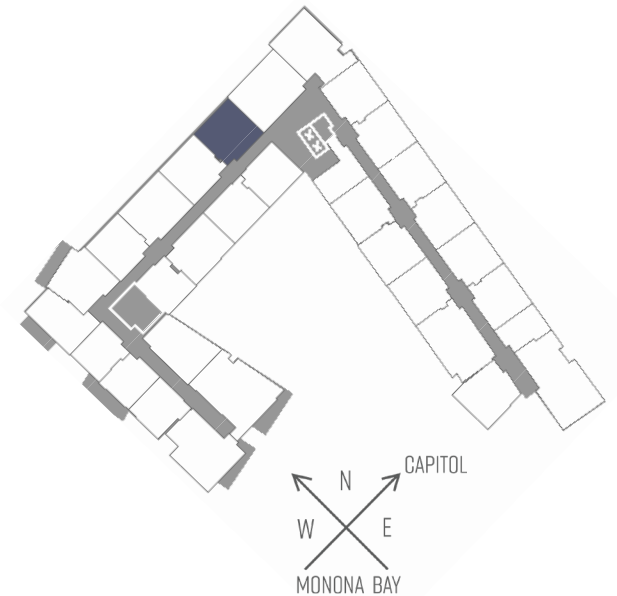

SEVEN27

727 LORILLARD COURT - MADISON, WI

ONEBEDROOM
ONEBATHROOM
767SQUAREFEET

PRICING:

AVAILABILITY:

FEATURES:

PROFESSIONALLY MANAGED BY URBAN LAND INTERESTS (608)661-7600 WWW.ULI.COM

The
YARDS

TOBACCO LOFTS

SEVEN27

NINE LINE

QUARTER ROW