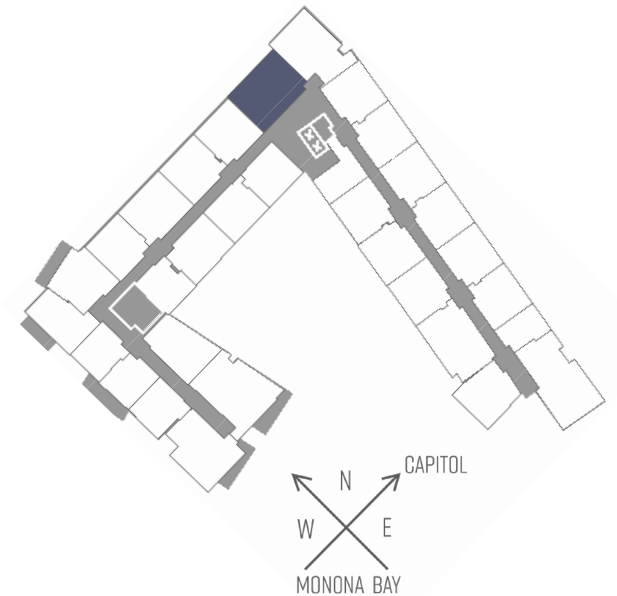

SEVEN27

727 LORILLARD COURT - MADISON, WI

TWO BEDROOM
TWO BATHROOM
1,043 SQUARE FEET

PRICING:

AVAILABILITY:

FEATURES:

PROFESSIONALLY MANAGED BY URBAN LAND INTERESTS (608)661-7600 WWW.ULI.COM

The
YARDS

TOBACCO LOFTS

SEVEN27

NINE LINE

QUARTER ROW