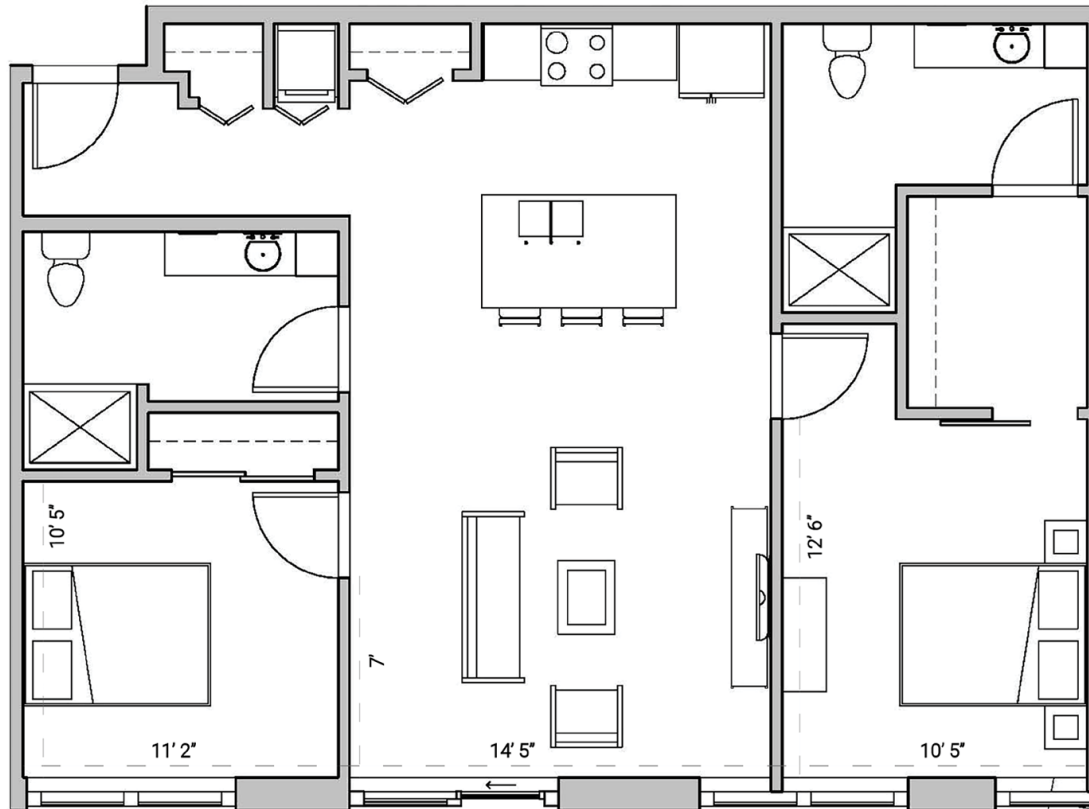

SEVEN27

727 LORILLARD COURT - MADISON, WI

TWO BEDROOM
TWO BATHROOM
1,043 SQUARE FEET

PRICING:

AVAILABILITY:

FEATURES:

PROFESSIONALLY MANAGED BY URBAN LAND INTERESTS (608)661-7600 WWW.ULI.COM

The
YARDS

TOBACCO LOFTS

SEVEN27

NINE LINE

QUARTER ROW