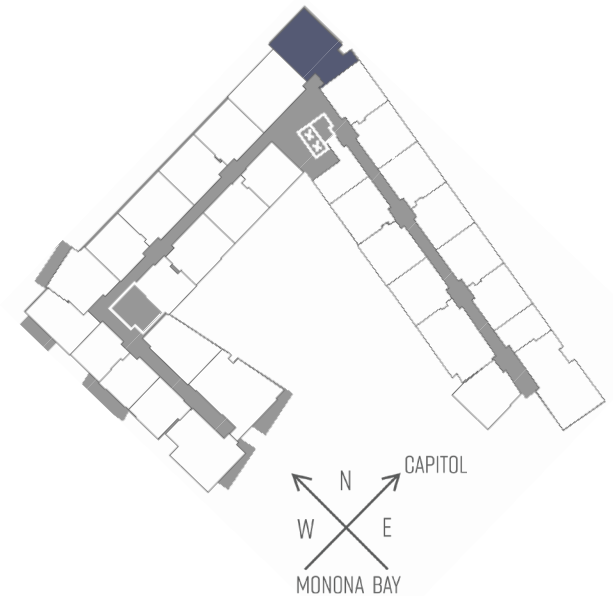

SEVEN27

727 LORILLARD COURT - MADISON, WI

TWOBEDROOM
TWOBATHROOM
1,131 SQUARE FEET

PRICING:

AVAILABILITY:

FEATURES:

PROFESSIONALLY MANAGED BY URBAN LAND INTERESTS (608)661-7600 WWW.ULI.COM

The
YARDS

TOBACCO LOFTS

SEVEN27

NINE LINE

QUARTER ROW