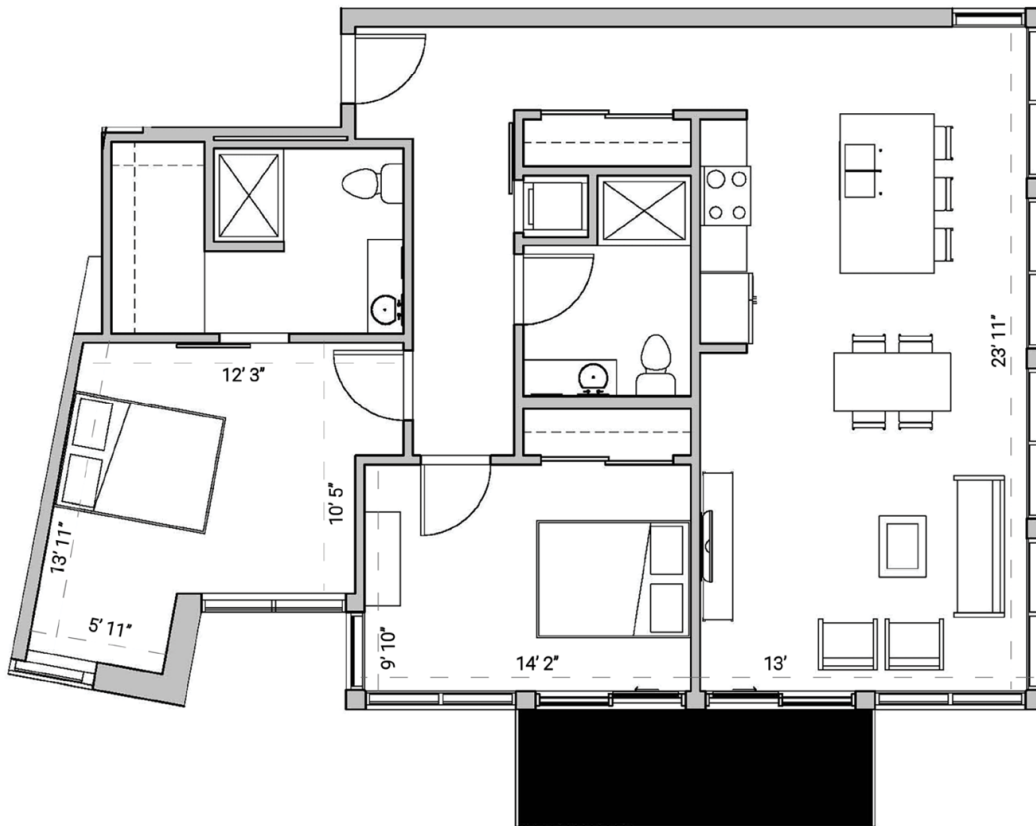

SEVEN27

727 LORILLARD COURT - MADISON, WI

TWOBEDROOM
TWOBATHROOM
1,131 SQUARE FEET

PRICING:

AVAILABILITY:

FEATURES:

PROFESSIONALLY MANAGED BY URBAN LAND INTERESTS (608)661-7600 WWW.ULI.COM

The
YARDS

TOBACCO LOFTS

SEVEN27

NINE LINE

QUARTER ROW