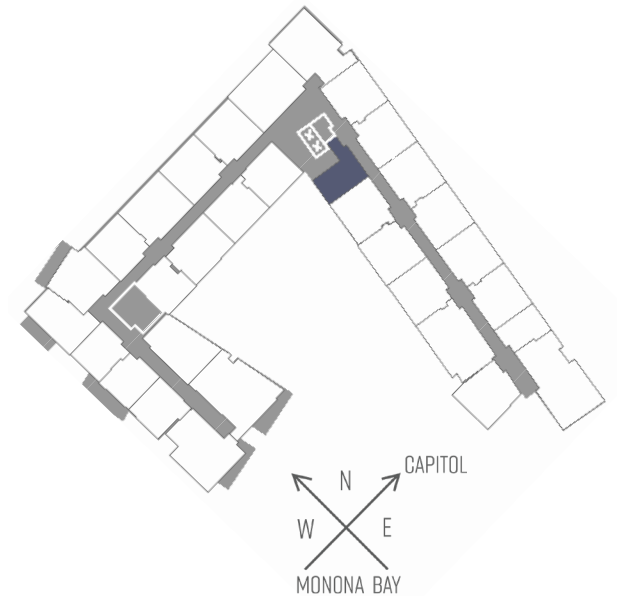

SEVEN27

727 LORILLARD COURT - MADISON, WI

STUDIO
ONEBATHROOM
547SQUAREFEET

PRICING:

AVAILABILITY:

FEATURES:

PROFESSIONALLY MANAGED BY URBAN LAND INTERESTS (608)661-7600 WWW.ULI.COM

The
YARDS

TOBACCO LOFTS

SEVEN27

NINE LINE

QUARTER ROW