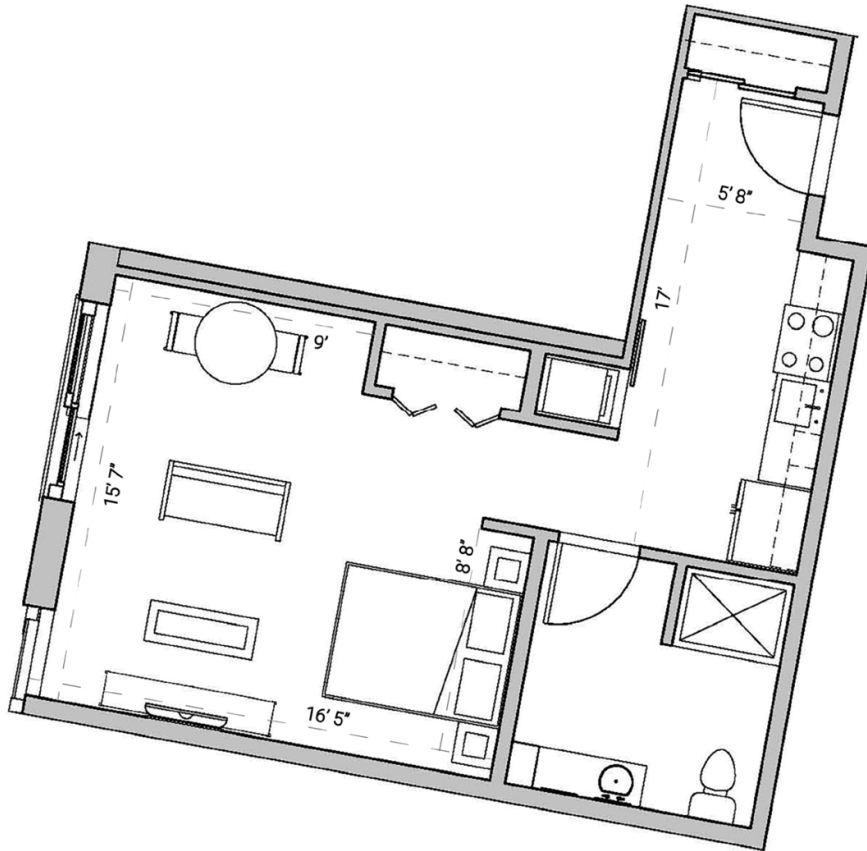

SEVEN27

727 LORILLARD COURT - MADISON, WI

STUDIO
ONEBATHROOM
547SQUAREFEET

PRICING:

AVAILABILITY:

FEATURES:

PROFESSIONALLY MANAGED BY URBAN LAND INTERESTS (608)661-7600 WWW.ULI.COM

The
YARDS

TOBACCO LOFTS

SEVEN27

NINE LINE

QUARTER ROW