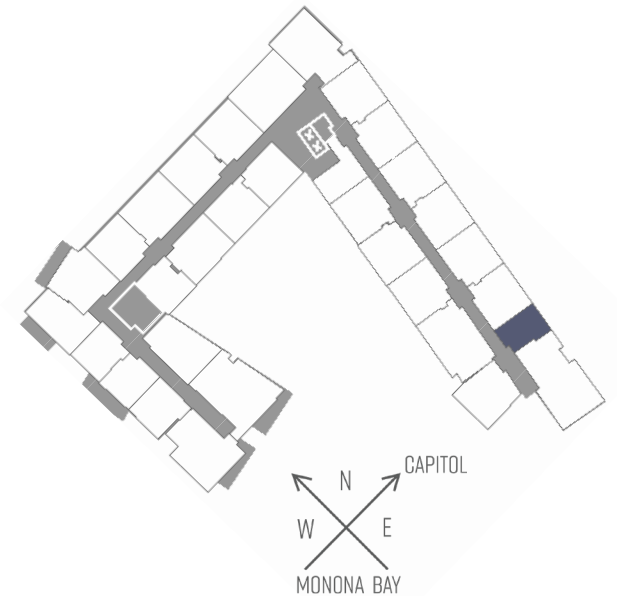

SEVEN27

727 LORILLARD COURT - MADISON, WI

STUDIO
ONEBATHROOM
472 SQUARE FEET

PRICING:

AVAILABILITY:

FEATURES:

PROFESSIONALLY MANAGED BY URBAN LAND INTERESTS (608)661-7600 WWW.ULI.COM

The
YARDS

TOBACCO LOFTS

SEVEN27

NINE LINE

QUARTER ROW