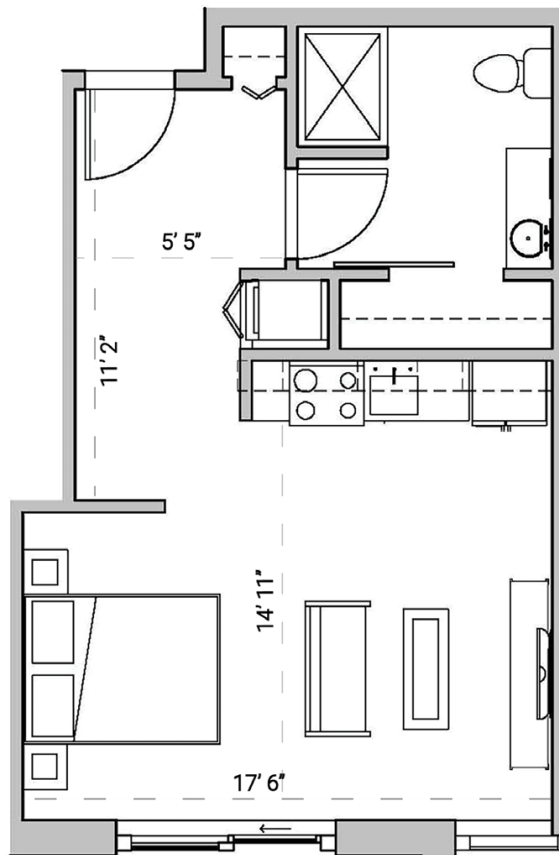

SEVEN27

727 LORILLARD COURT - MADISON, WI

STUDIO
ONEBATHROOM
472 SQUARE FEET

PRICING:

AVAILABILITY:

FEATURES:

PROFESSIONALLY MANAGED BY URBAN LAND INTERESTS (608)661-7600 WWW.ULI.COM

The
YARDS

TOBACCO LOFTS

SEVEN27

NINE LINE

QUARTER ROW