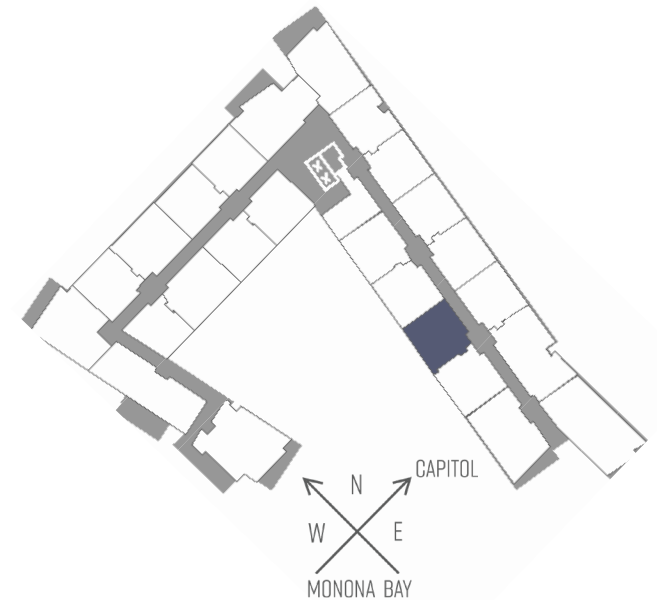

# SEVEN27

727 LORILLARD COURT - MADISON, WI

ONEBEDROOM  
ONEBATHROOM  
772SQUAREFEET

PRICING:

AVAILABILITY:

FEATURES:

PROFESSIONALLY MANAGED BY URBAN LAND INTERESTS (608)661-7600 WWW.ULI.COM

The  
YARDS

TOBACCO LOFTS

SEVEN27

NINE LINE

QUARTER ROW