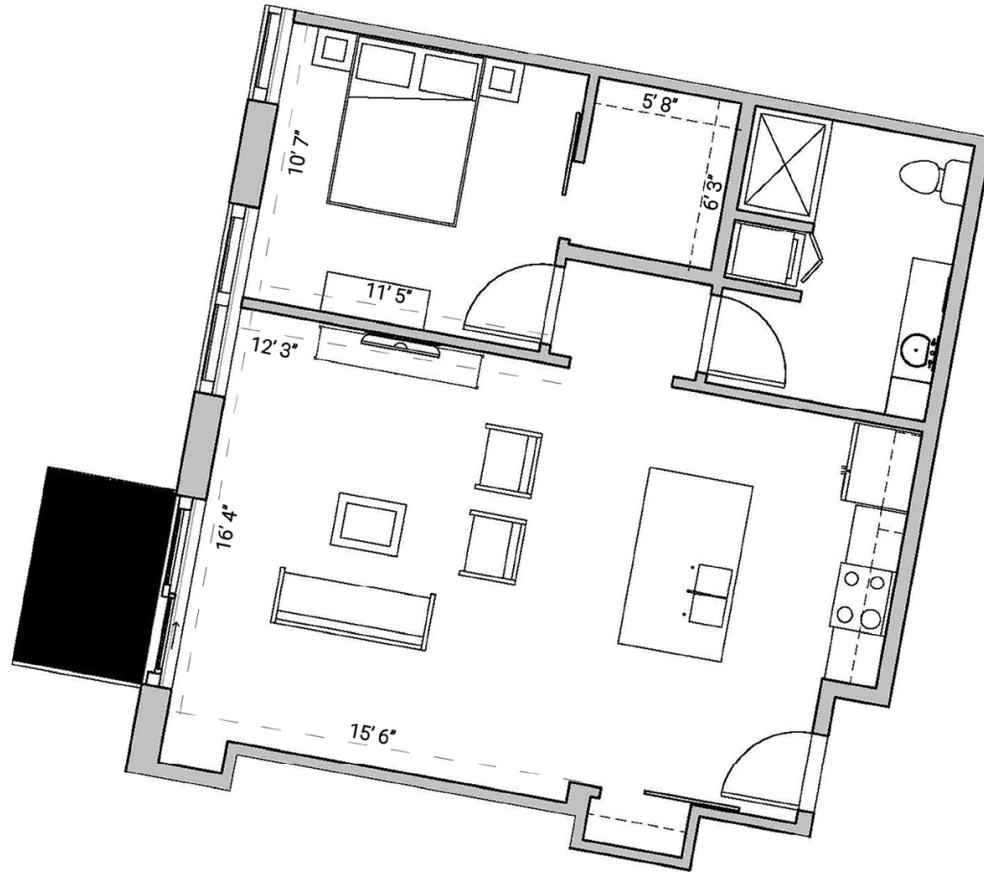

# SEVEN27

727 LORILLARD COURT - MADISON, WI

ONEBEDROOM  
ONEBATHROOM  
772SQUAREFEET

PRICING:

AVAILABILITY:

FEATURES:

PROFESSIONALLY MANAGED BY URBAN LAND INTERESTS (608)661-7600 WWW.ULI.COM

The  
YARDS

TOBACCO LOFTS

SEVEN27

NINE LINE

QUARTER ROW