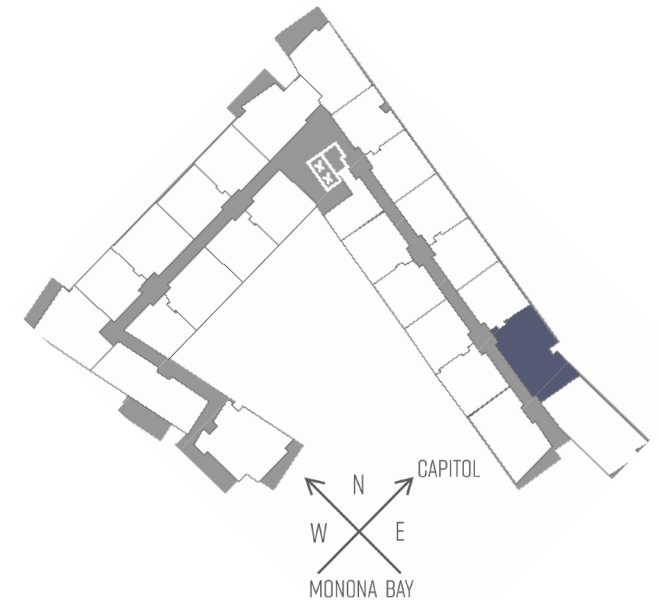

# SEVEN27

727 LORILLARD COURT - MADISON, WI

TWO BEDROOM  
TWO BATHROOM  
1,164 SQUARE FEET

PRICING:

AVAILABILITY:

FEATURES:

PROFESSIONALLY MANAGED BY URBAN LAND INTERESTS (608)661-7600 WWW.ULI.COM

The  
**YARDS**

TOBACCO LOFTS

SEVEN27

NINE LINE

QUARTER ROW