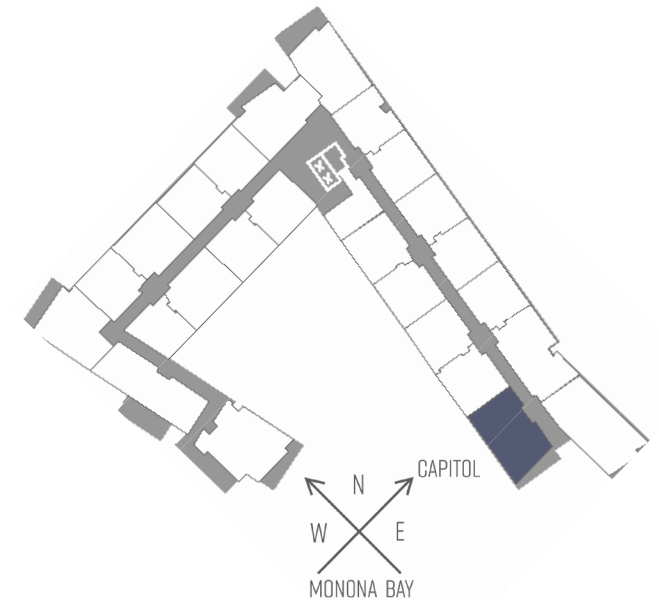

SEVEN27

727 LORILLARD COURT - MADISON, WI

TWO BEDROOM
TWO BATHROOM
1,088 SQUARE FEET

PRICING:

AVAILABILITY:

FEATURES:

PROFESSIONALLY MANAGED BY URBAN LAND INTERESTS (608)661-7600 WWW.ULI.COM

The
YARDS

TOBACCO LOFTS

SEVEN27

NINE LINE

QUARTER ROW