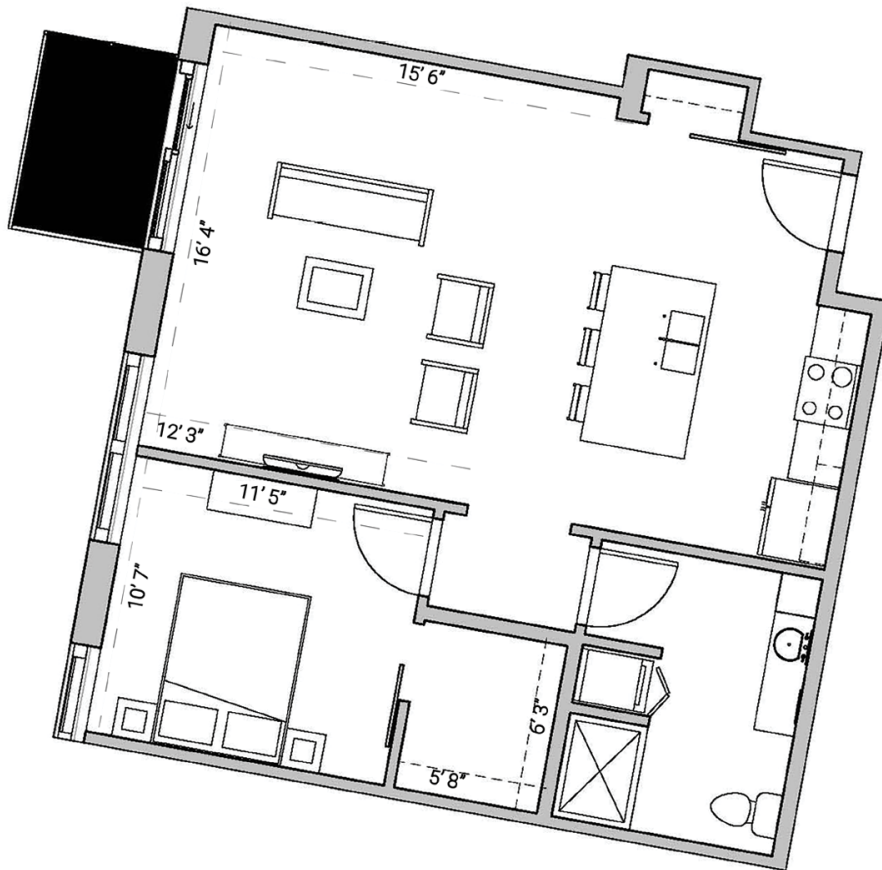

# SEVEN27

727 LORILLARD COURT - MADISON, WI

ONEBEDROOM  
ONEBATHROOM  
767SQUAREFEET

PRICING:

AVAILABILITY:

FEATURES:

PROFESSIONALLY MANAGED BY URBAN LAND INTERESTS (608)661-7600 WWW.ULI.COM

The  
**YARDS**

TOBACCO LOFTS

SEVEN27

NINE LINE

QUARTER ROW