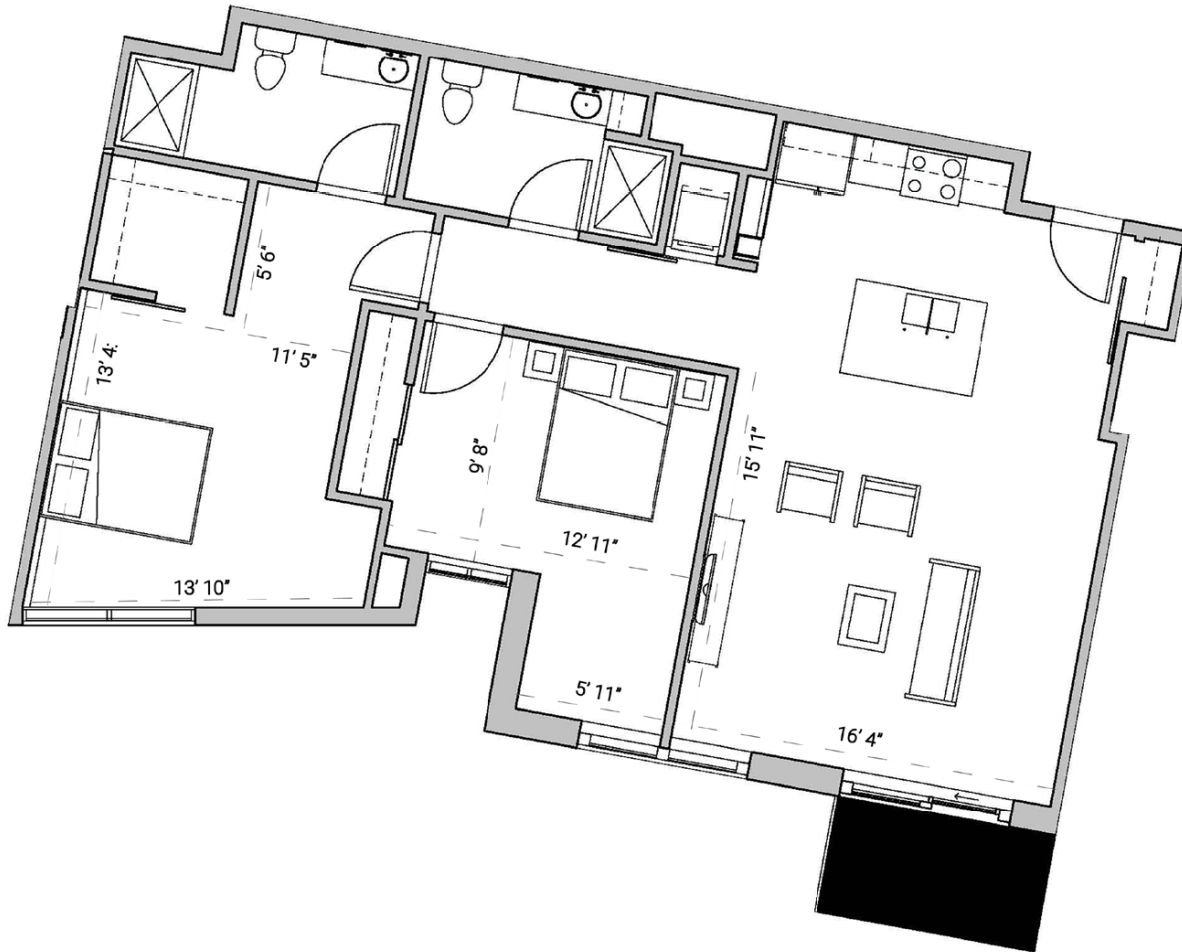

# SEVEN27

727 LORILLARD COURT - MADISON, WI

TWO BEDROOM  
TWO BATHROOM  
1,165 SQUARE FEET

PRICING:

AVAILABILITY:

FEATURES:

PROFESSIONALLY MANAGED BY URBAN LAND INTERESTS (608)661-7600 WWW.ULI.COM

The  
**YARDS**

TOBACCO LOFTS

SEVEN27

NINE LINE

QUARTER ROW