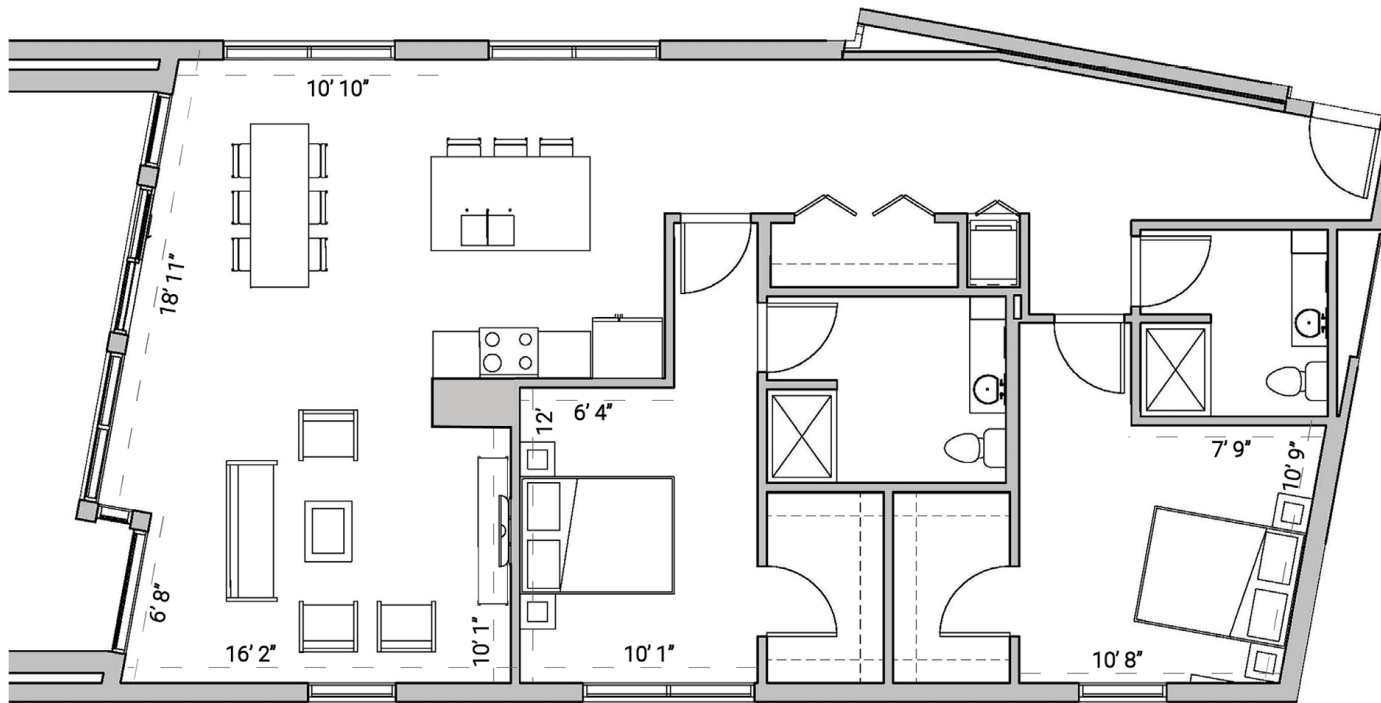

SEVEN27

727 LORILLARD COURT - MADISON, WI

TWO BEDROOM
TWO BATHROOM
1,428 SQUARE FEET

PRICING:

AVAILABILITY:

FEATURES:

PROFESSIONALLY MANAGED BY URBAN LAND INTERESTS (608)661-7600 WWW.ULI.COM

The
YARDS

TOBACCO LOFTS

SEVEN27

NINE LINE

QUARTER ROW