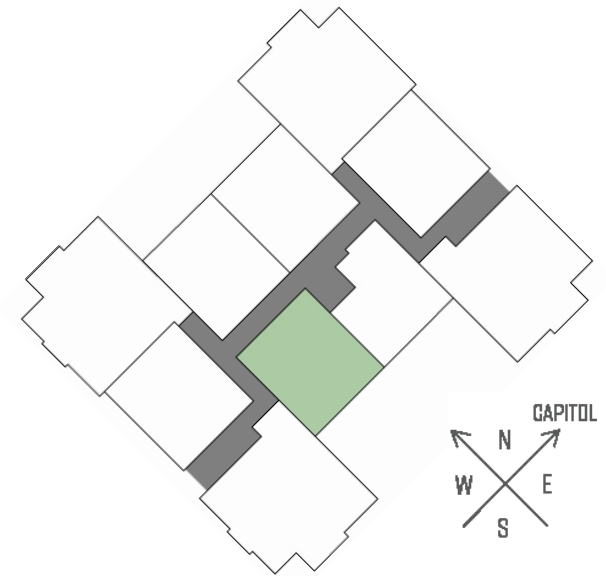

CITY PLACE

ONE BEDROOM
ONE BATHROOM
761 SQUARE FEET

430 WEST MAIN STREET - MADISON, WI

PRICING:

AVAILABILITY:

FEATURES:

PROFESSIONALLY MANAGED BY URBAN LAND INTEREST (608) 661-7600 WWW.ULI.COM