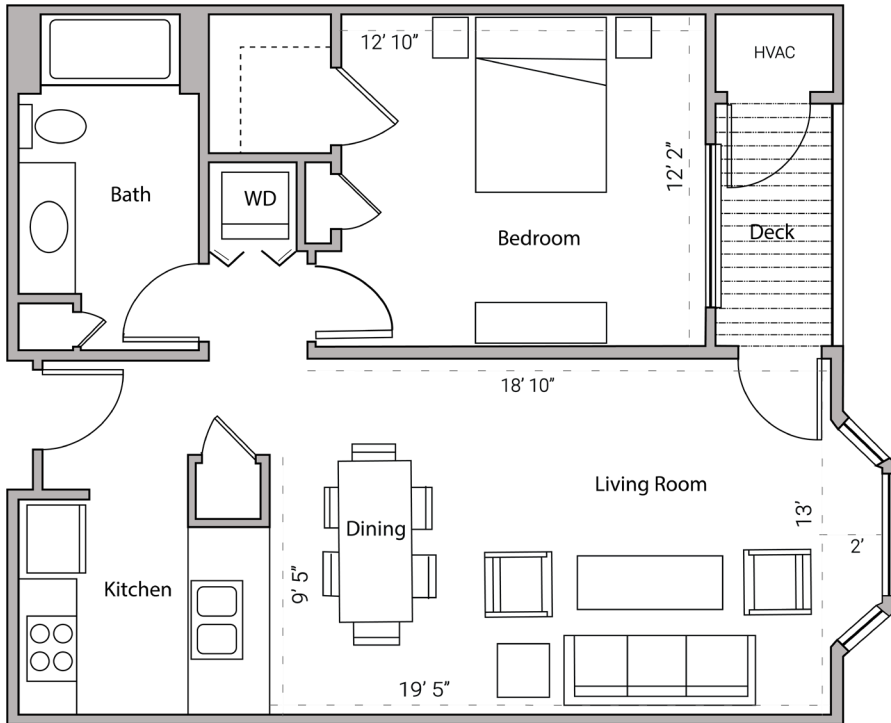

CITY PLACE

ONE BEDROOM
ONE BATHROOM
761 SQUARE FEET

430 WEST MAIN STREET - MADISON, WI

PRICING:

AVAILABILITY:

FEATURES:

PROFESSIONALLY MANAGED BY URBAN LAND INTEREST (608) 661-7600 WWW.ULI.COM