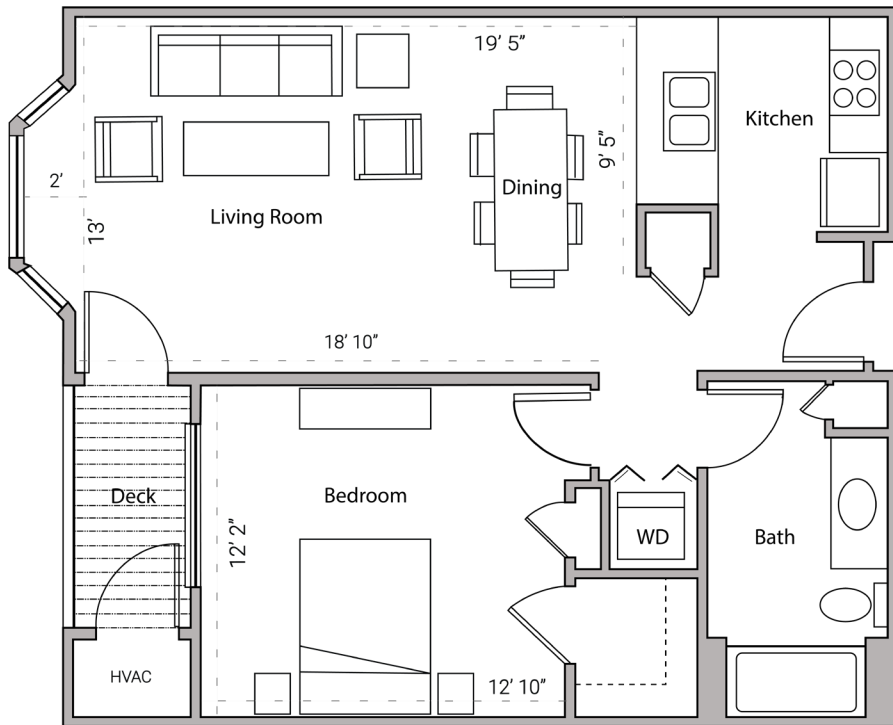

CITY PLACE

ONE BEDROOM
ONE BATHROOM
761 SQUARE FEET

430 WEST MAIN STREET - MADISON, WI

PRICING:

AVAILABILITY:

FEATURES:

PROFESSIONALLY MANAGED BY URBAN LAND INTEREST (608) 661-7600 WWW.ULI.COM