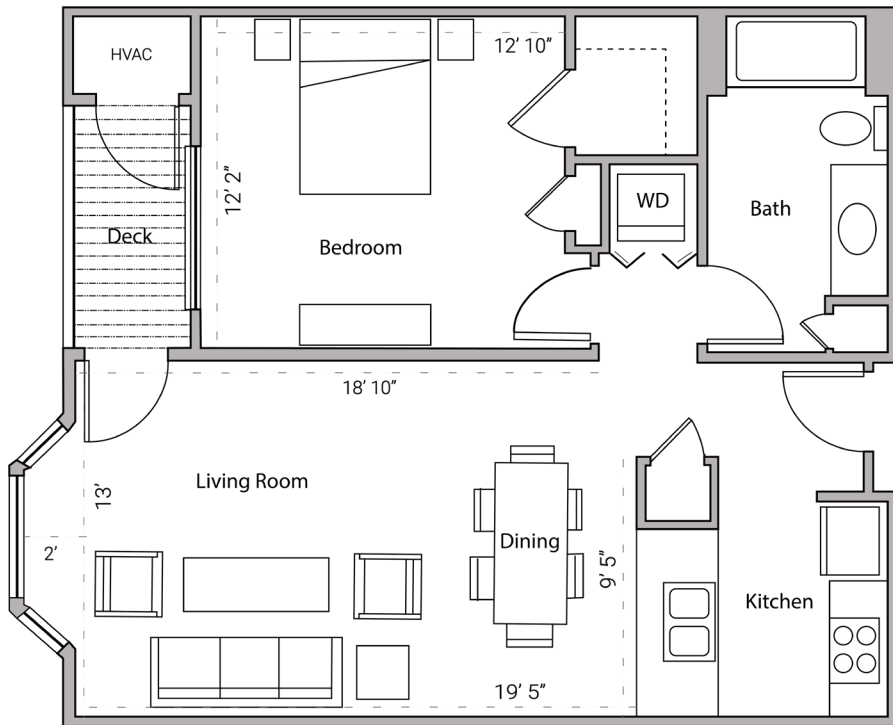

CITY PLACE

ONE BEDROOM
ONE BATHROOM
761 SQUARE FEET

430 WEST MAIN STREET - MADISON, WI

PRICING:

AVAILABILITY:

FEATURES:

PROFESSIONALLY MANAGED BY URBAN LAND INTEREST (608) 661-7600 WWW.ULI.COM