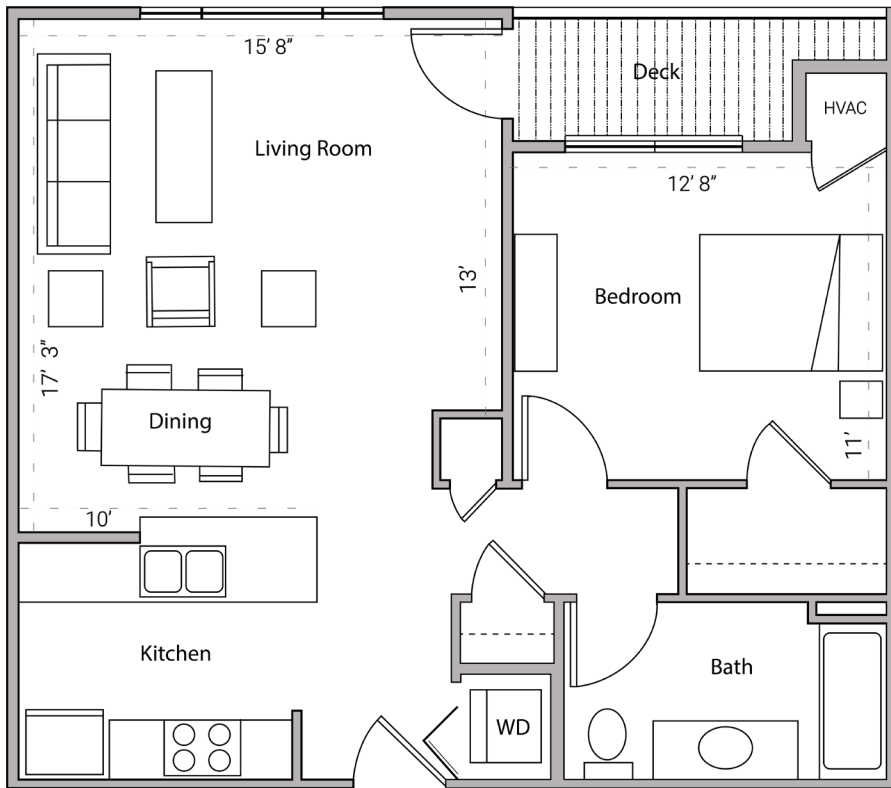

CITY PLACE

ONE BEDROOM
ONE BATHROOM
746 SQUARE FEET

430 WEST MAIN STREET - MADISON, WI

PRICING:

AVAILABILITY:

FEATURES:

PROFESSIONALLY MANAGED BY URBAN LAND INTEREST (608) 661-7600 WWW.ULI.COM