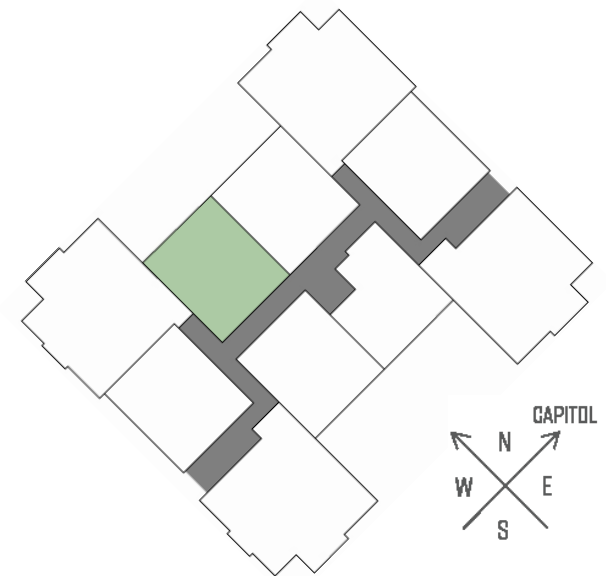

CITY PLACE

ONEBEDROOM
ONEBATHROOM
761 SQUAREFEET

430WESTMAINSTREET-MADISON,WI

PRICING:

AVAILABILITY:

FEATURES:

PROFESSIONALLY MANAGED BY URBAN LAND INTEREST (608) 661-7600 WWW.ULI.COM