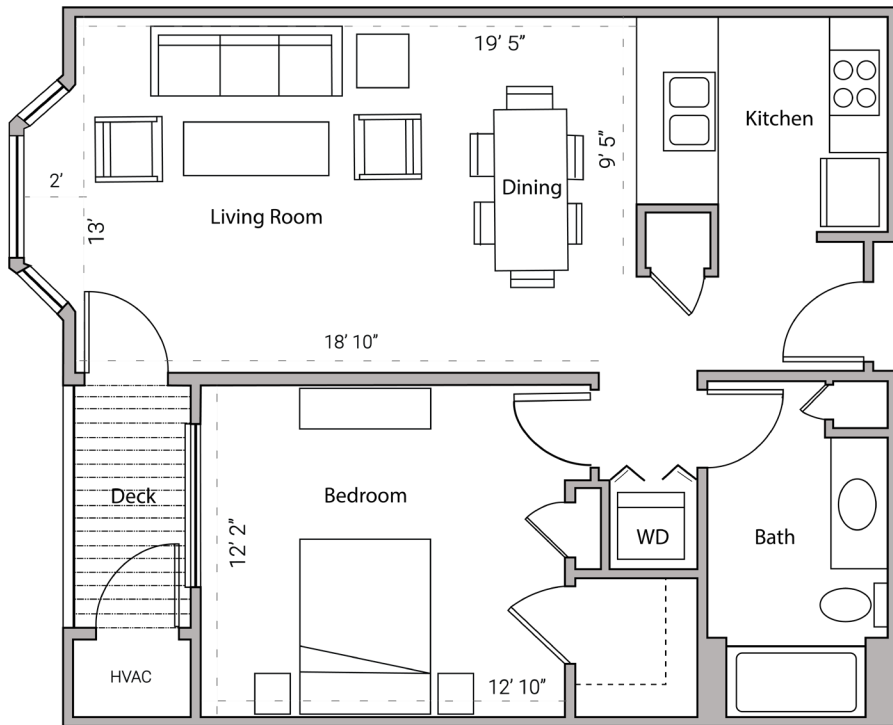

CITY PLACE

ONEBEDROOM
ONEBATHROOM
761 SQUAREFEET

430WESTMAINSTREET-MADISON,WI

PRICING:

AVAILABILITY:

FEATURES:

PROFESSIONALLY MANAGED BY URBAN LAND INTEREST (608) 661-7600 WWW.ULI.COM