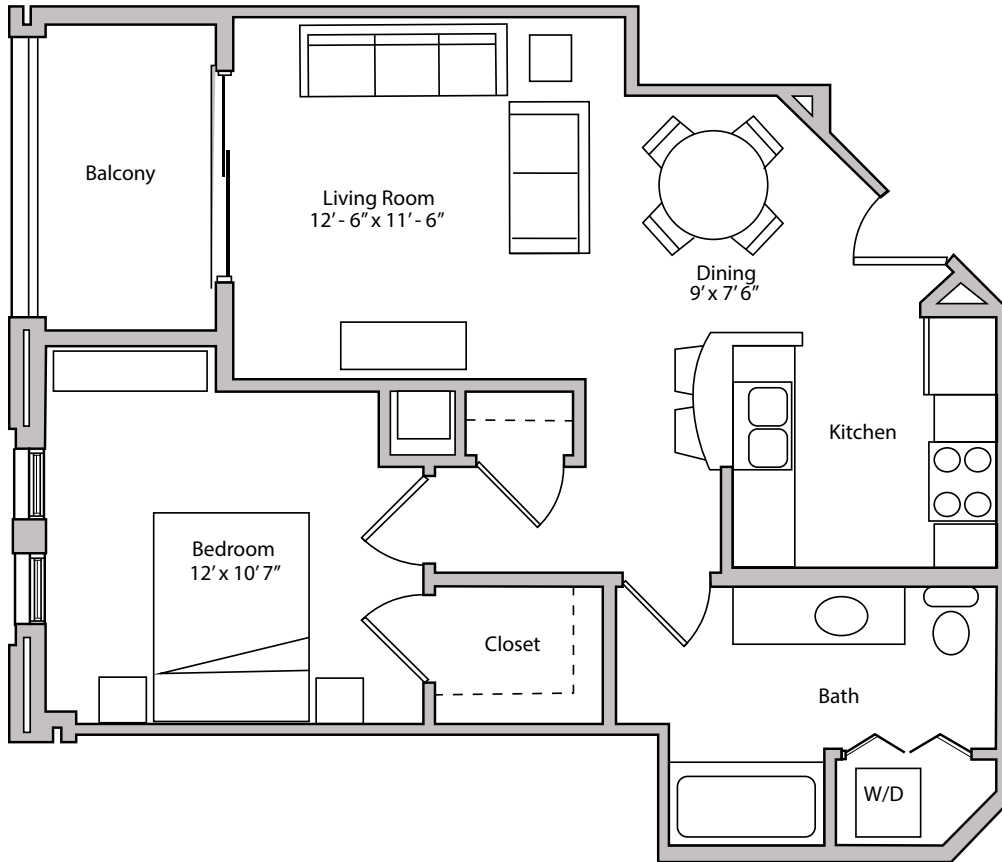

THE DEPOT

APARTMENTS

18 & 26 S. BEDFORD STREET - MADISON, WI

**ONE BEDROOM
ONE BATHROOM
665 SQUARE FEET**

PRICING:

AVAILABILITY:

FEATURES:

PROFESSIONALLY MANAGED BY URBAN LAND INTERESTS