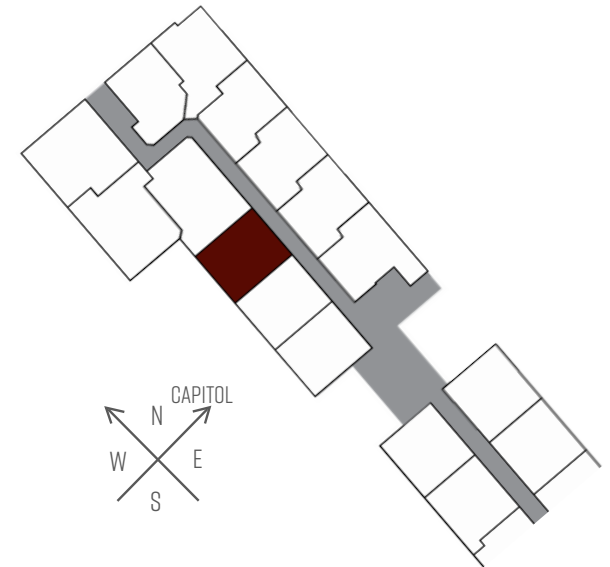

THE DEPOT

APARTMENTS

18 & 26 S. BEDFORD STREET - MADISON, WI

**ONE BEDROOM
ONE BATHROOM
684 SQUARE FEET**

PRICING:

AVAILABILITY:

FEATURES:

PROFESSIONALLY MANAGED BY URBAN LAND INTERESTS