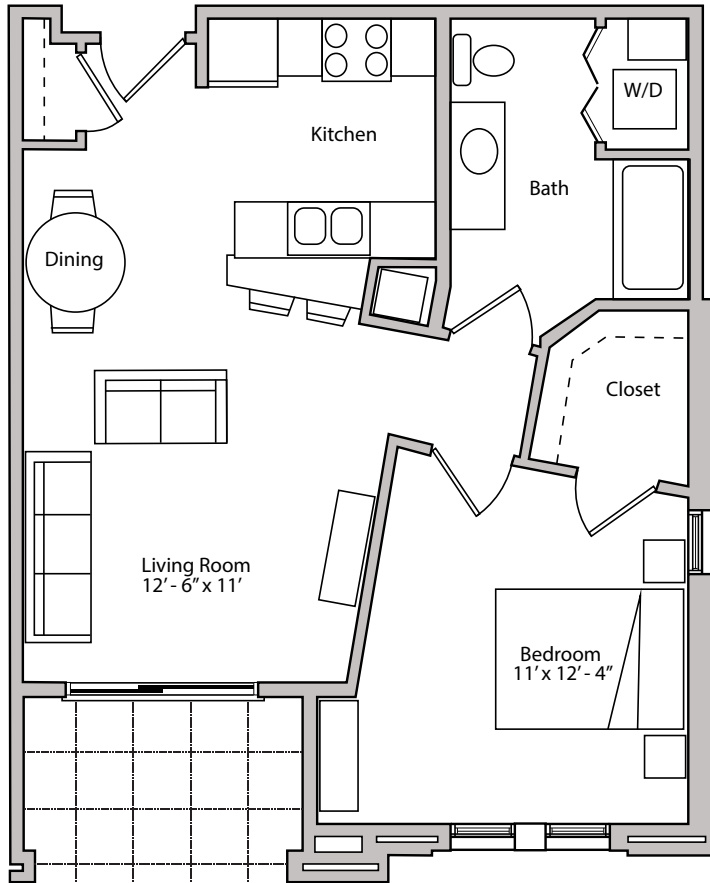

THE DEPOT

APARTMENTS

18 & 26 S. BEDFORD STREET - MADISON, WI

**ONE BEDROOM
ONE BATHROOM
684 SQUARE FEET**

PRICING:

AVAILABILITY:

FEATURES:

PROFESSIONALLY MANAGED BY URBAN LAND INTERESTS