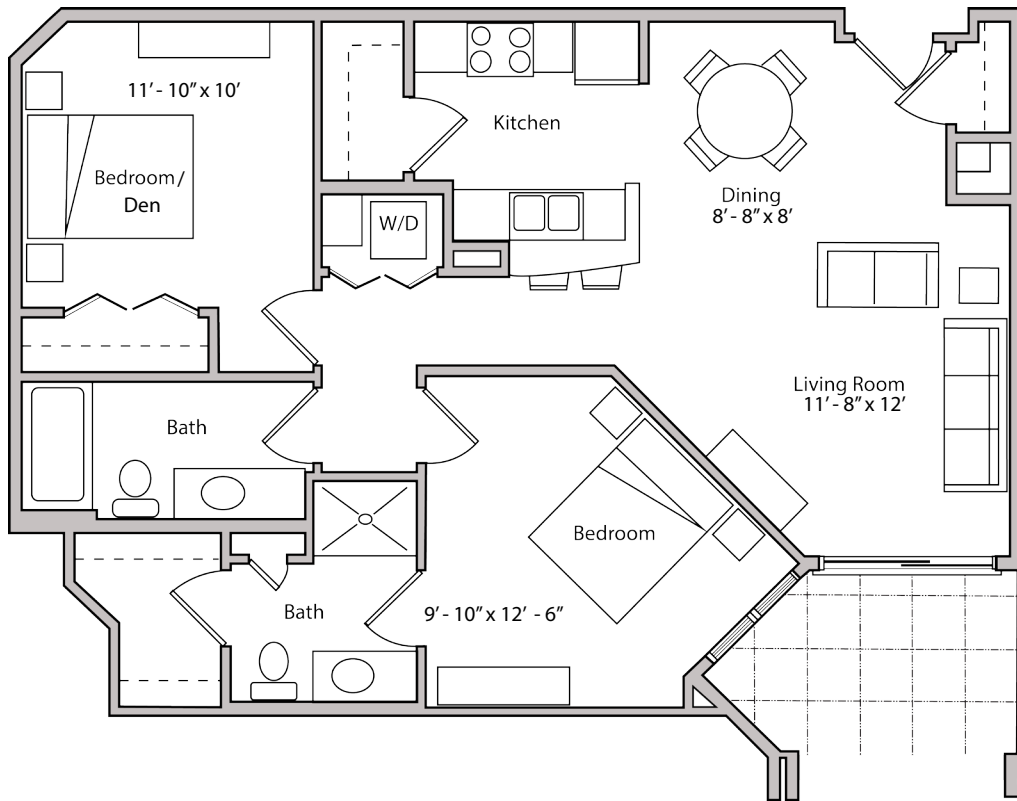

THE DEPOT

APARTMENTS

18 & 26 S. BEDFORD STREET - MADISON, WI

**ONE BEDROOM + DEN
TWO BATHROOM
958 SQUARE FEET**

PRICING:

AVAILABILITY:

FEATURES:

PROFESSIONALLY MANAGED BY URBAN LAND INTERESTS