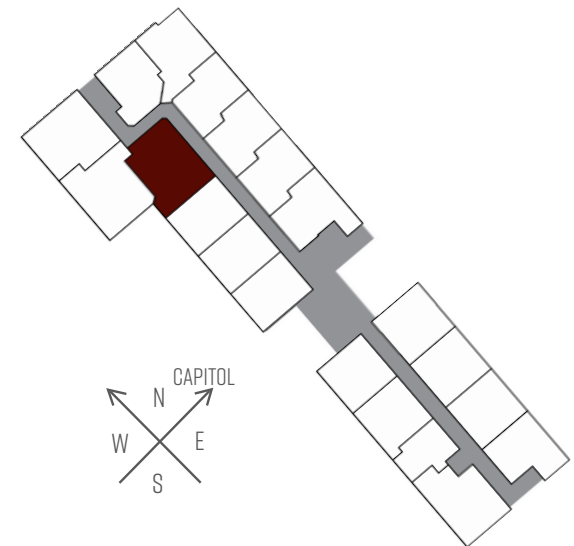

THE DEPOT

APARTMENTS

18 & 26 S. BEDFORD STREET - MADISON, WI

**ONE BEDROOM + DEN
TWO BATHROOM
958 SQUARE FEET**

PRICING:

AVAILABILITY:

FEATURES:

PROFESSIONALLY MANAGED BY URBAN LAND INTERESTS