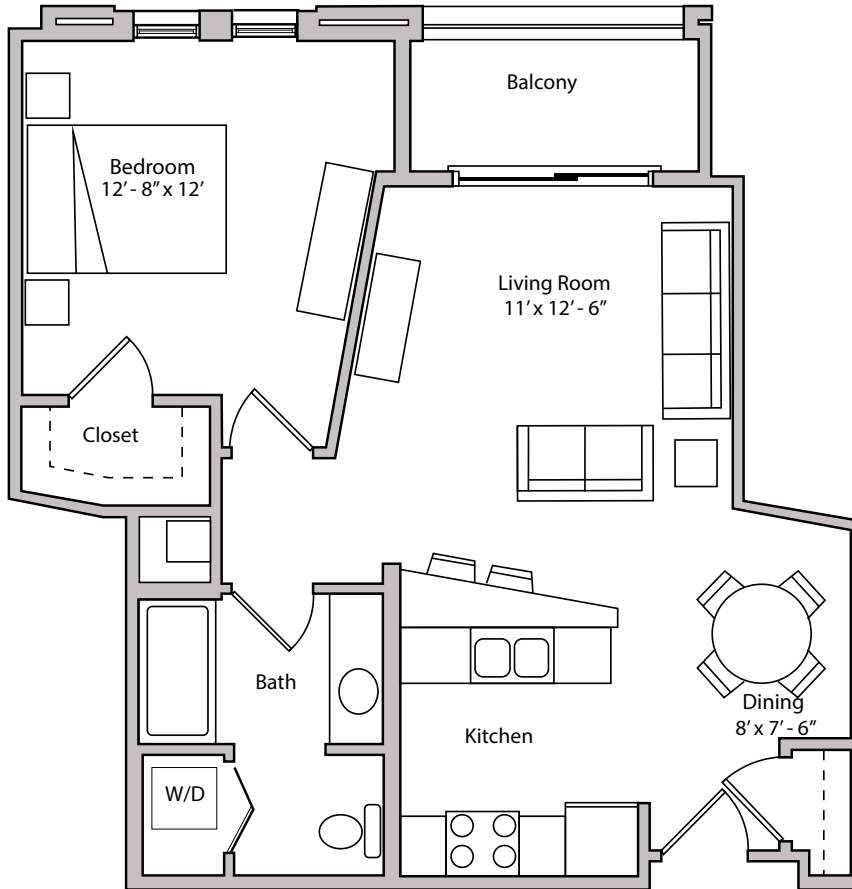

# THE DEPOT

APARTMENTS

18 & 26 S. BEDFORD STREET - MADISON, WI

**ONE BEDROOM  
ONE BATHROOM  
692 SQUARE FEET**

PRICING:

AVAILABILITY:

FEATURES:

**PROFESSIONALLY MANAGED BY URBAN LAND INTERESTS**