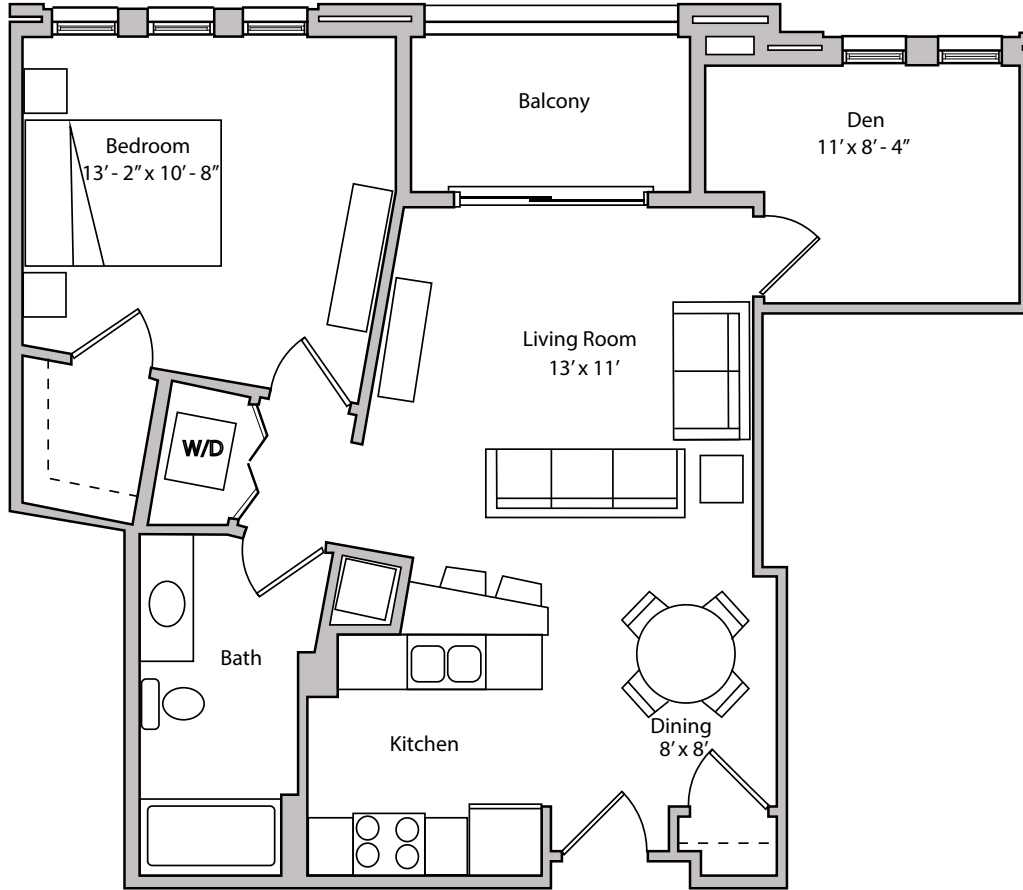

THE DEPOT

APARTMENTS

18 & 26 S. BEDFORD STREET - MADISON, WI

**ONE BEDROOM + DEN
ONE BATHROOM
804 SQUARE FEET**

PRICING:

AVAILABILITY:

FEATURES:

PROFESSIONALLY MANAGED BY URBAN LAND INTERESTS