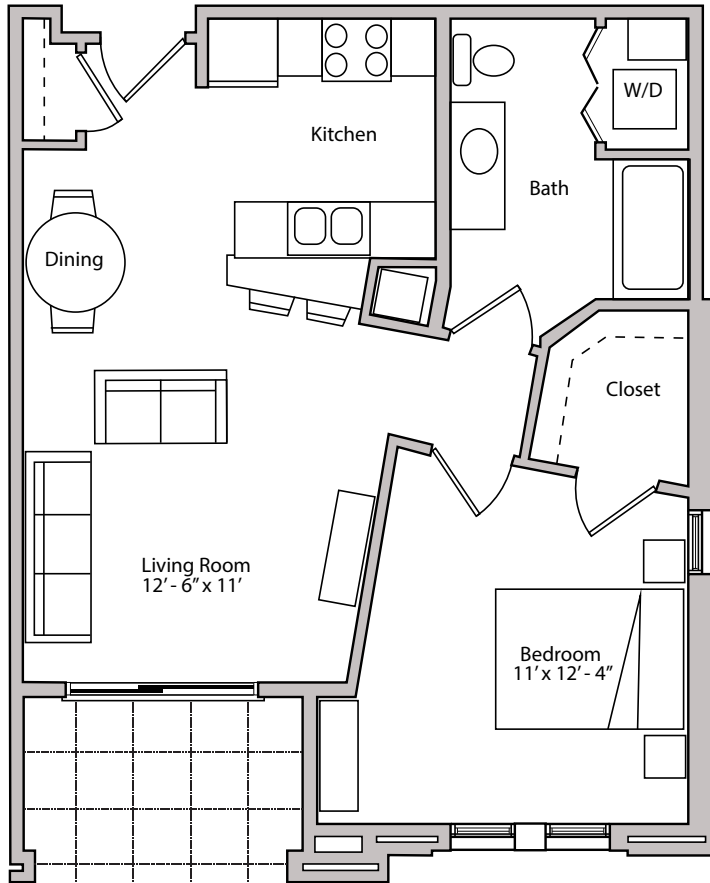

# THE DEPOT

APARTMENTS

18 & 26 S. BEDFORD STREET - MADISON, WI

**ONE BEDROOM  
ONE BATHROOM  
684 SQUARE FEET**

PRICING:

AVAILABILITY:

FEATURES:

**PROFESSIONALLY MANAGED BY URBAN LAND INTERESTS**