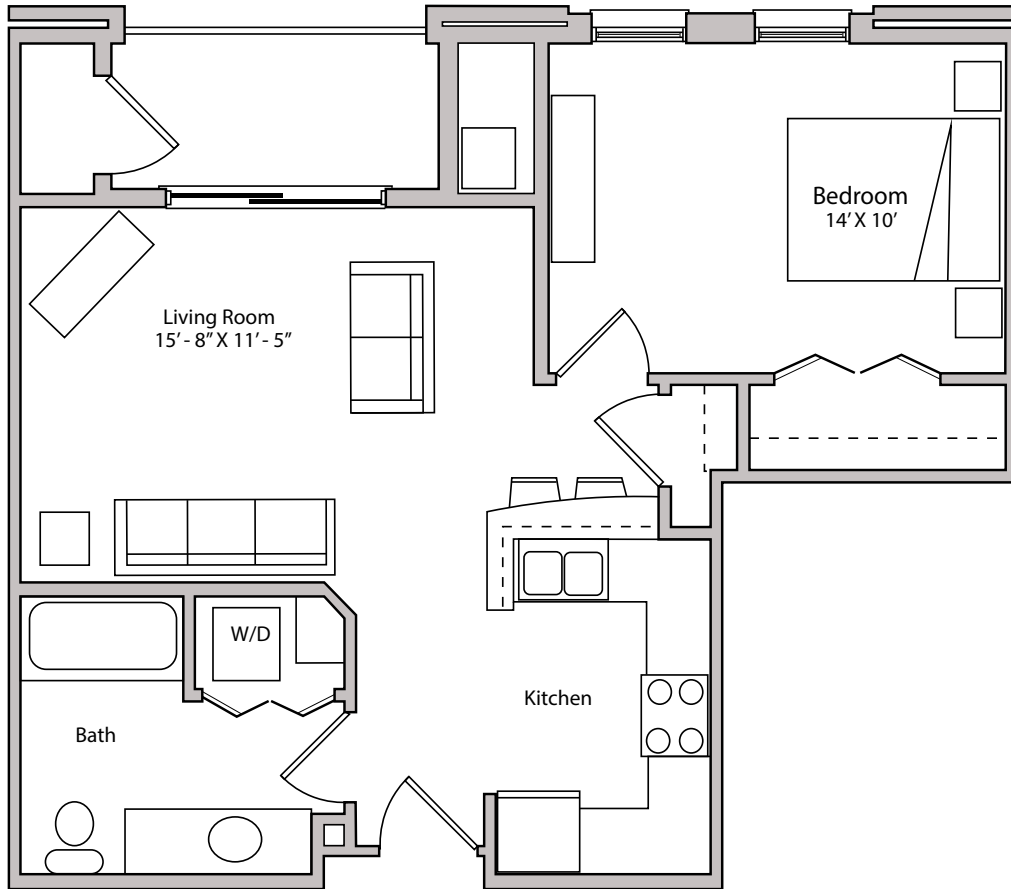

THE DEPOT

APARTMENTS

18 & 26 S. BEDFORD STREET - MADISON, WI

**ONE BEDROOM
ONE BATHROOM
665 SQUARE FEET**

PRICING:

AVAILABILITY:

FEATURES:

PROFESSIONALLY MANAGED BY URBAN LAND INTERESTS