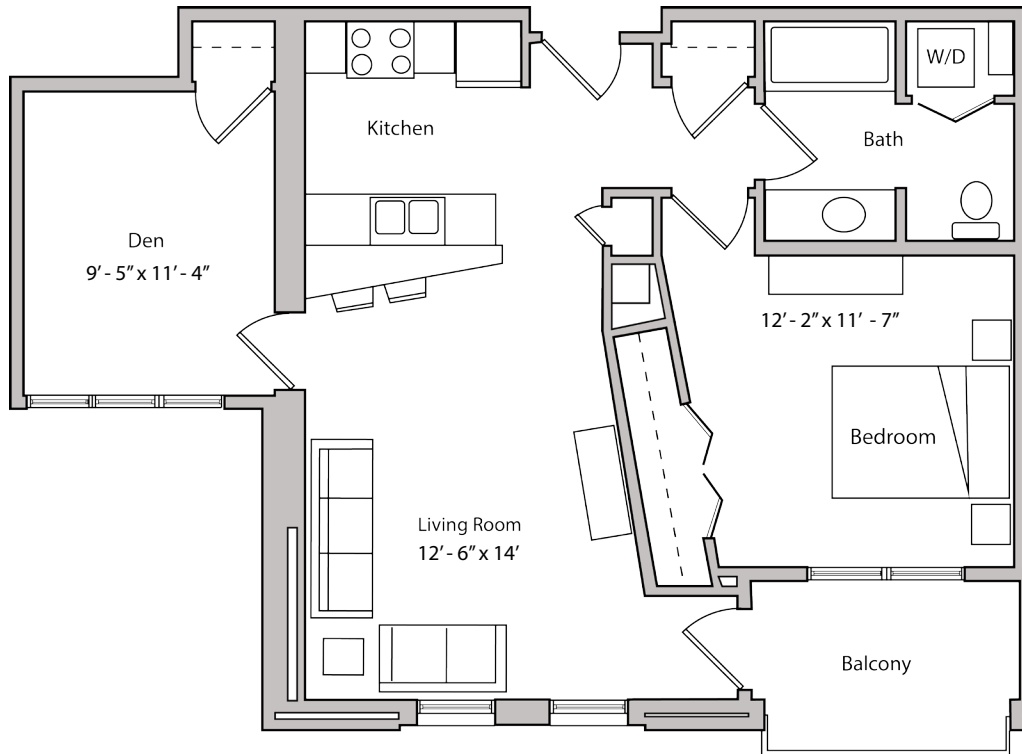

THE DEPOT

APARTMENTS

18 & 26 S. BEDFORD STREET - MADISON, WI

**ONE BEDROOM + DEN
ONE BATHROOM
856 SQUARE FEET**

PRICING:

AVAILABILITY:

FEATURES:

PROFESSIONALLY MANAGED BY URBAN LAND INTERESTS