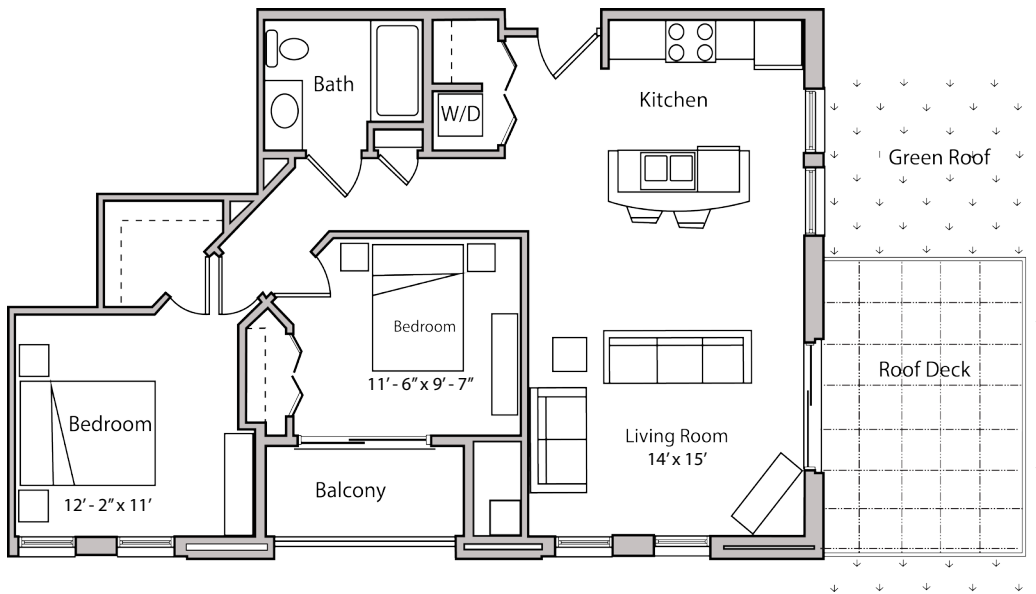

THE DEPOT

APARTMENTS

18 & 26 S. BEDFORD STREET - MADISON, WI

**TWO BEDROOM
ONE BATHROOM
924 SQUARE FEET**

PRICING:

AVAILABILITY:

FEATURES:

PROFESSIONALLY MANAGED BY URBAN LAND INTERESTS