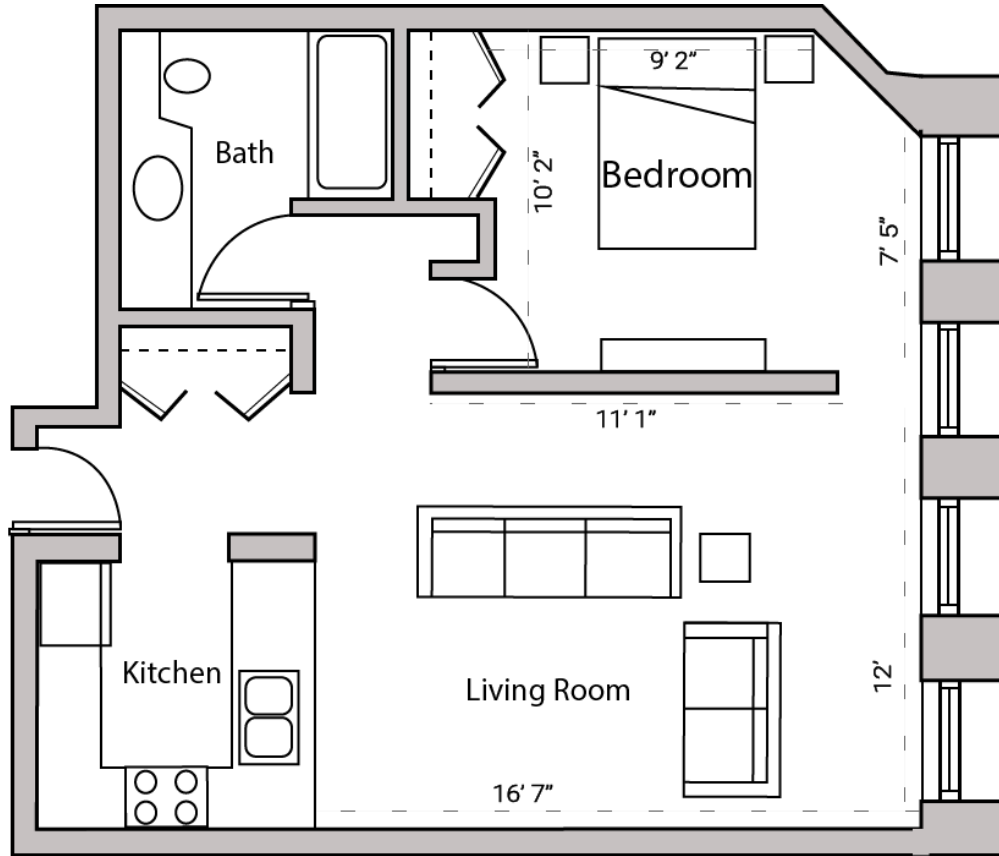

LINCOLN SCHOOL

A P A R T M E N T S

ONE BEDROOM
ONE BATHROOM
605 SQUARE FEET

720 EAST GORHAM STREET - MADISON, WI

PRICING:

AVAILABILITY:

FEATURES:

PROFESSIONALLY MANAGED BY URBAN LAND INTEREST (608) 661-7600 WWW.ULI.COM