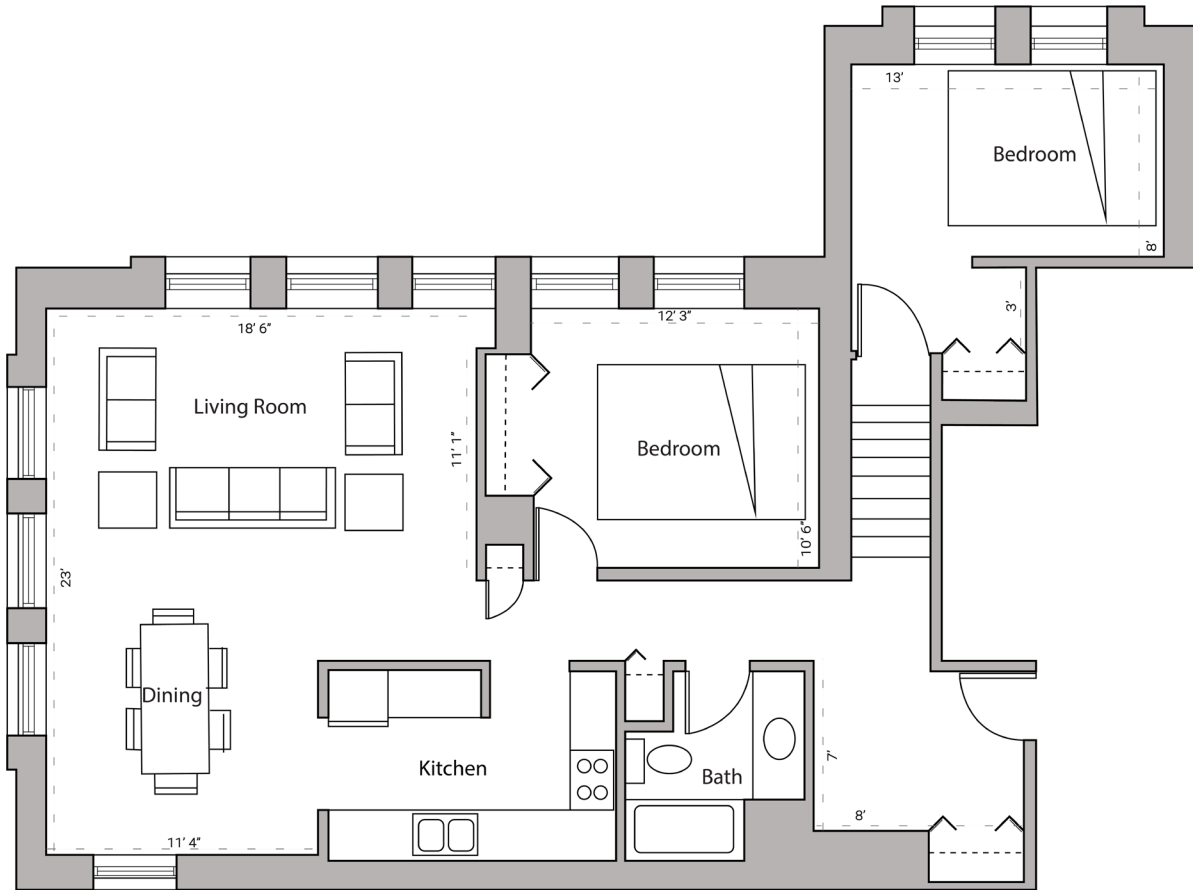

LINCOLN SCHOOL

A P A R T M E N T S

TWO BEDROOM
ONE BATHROOM
1,063 SQUARE FEET

720 EAST GORHAM STREET - MADISON, WI

PRICING:

AVAILABILITY:

FEATURES:

PROFESSIONALLY MANAGED BY URBAN LAND INTEREST (608) 661-7600 WWW.ULI.COM