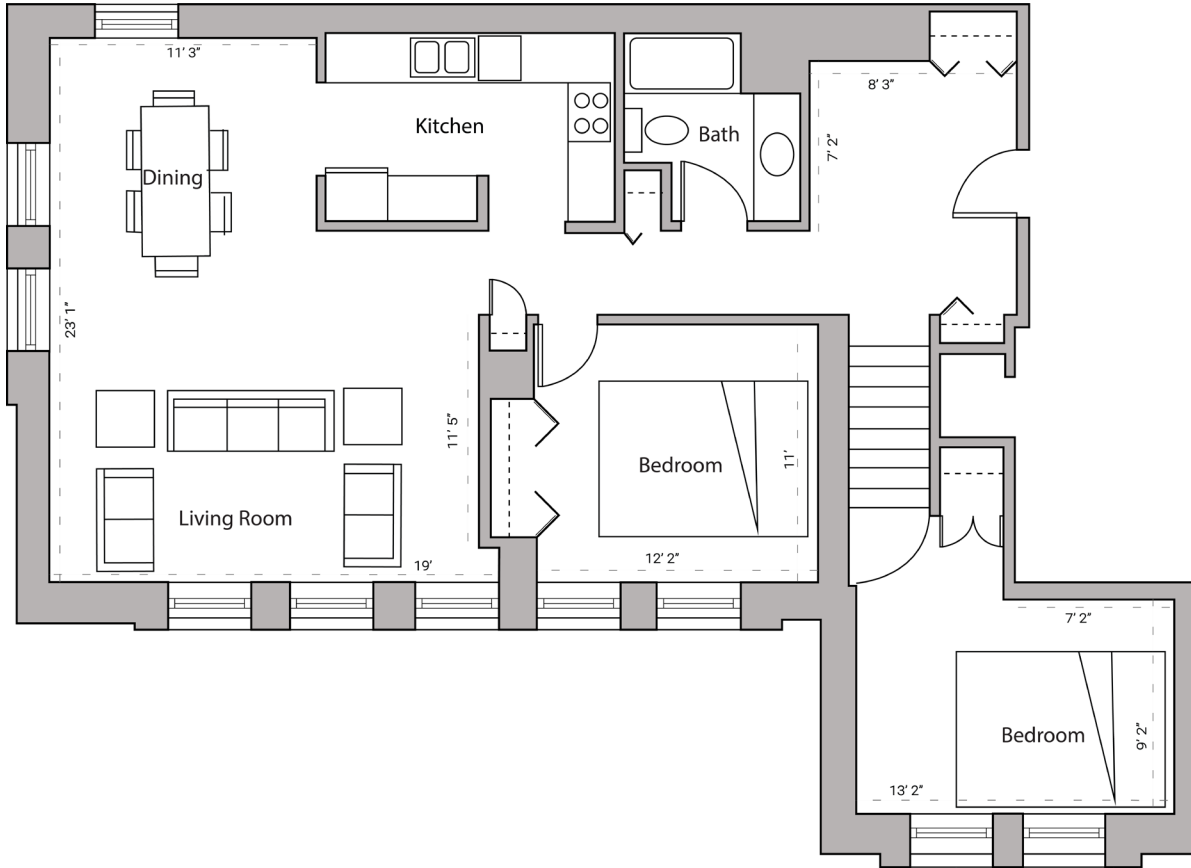

LINCOLN SCHOOL A P A R T M E N T S

**TWO BEDROOM
ONE BATHROOM
1,120 SQUARE FEET**

720 EAST GORHAM STREET - MADISON, WI

PRICING:

AVAILABILITY:

FEATURES:

PROFESSIONALLY MANAGED BY URBAN LAND INTEREST (608) 661-7600 WWW.ULI.COM