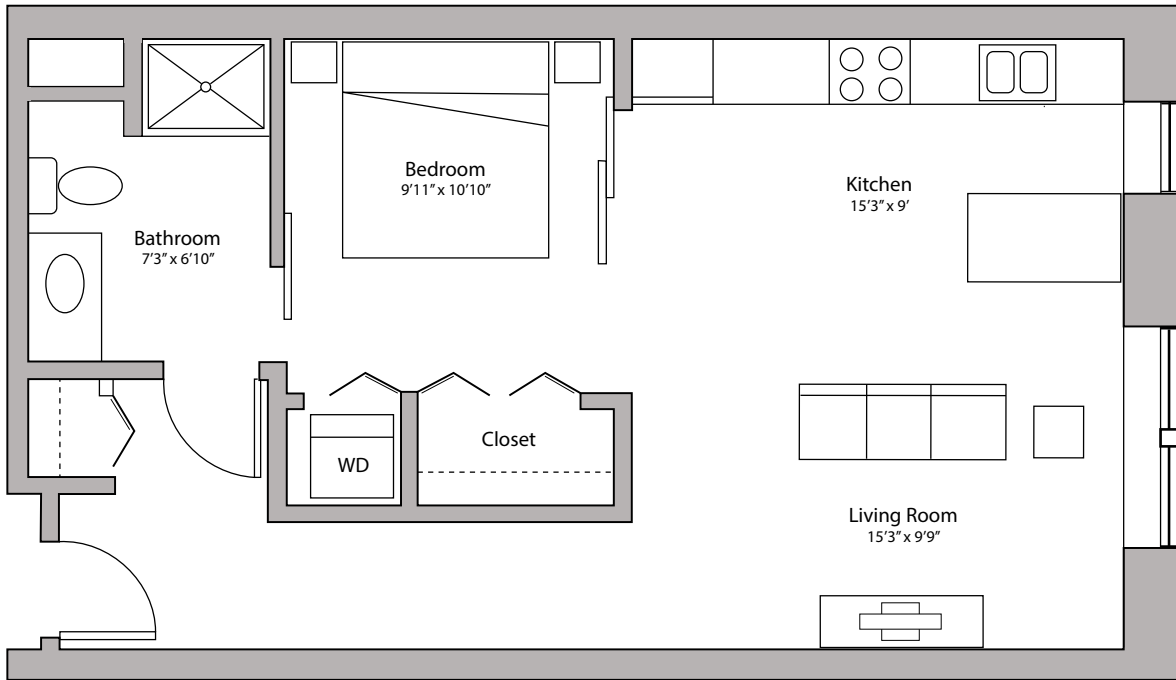

CAPITOL

APARTMENTS

ONE BEDROOM
ONE BATHROOM
668 SQUARE FEET

123 EAST MIFFLIN STREET - MADISON, WI

PRICING:

AVAILABILITY:

FEATURES:

PROFESSIONALLY MANAGED BY URBAN LAND INTERESTS