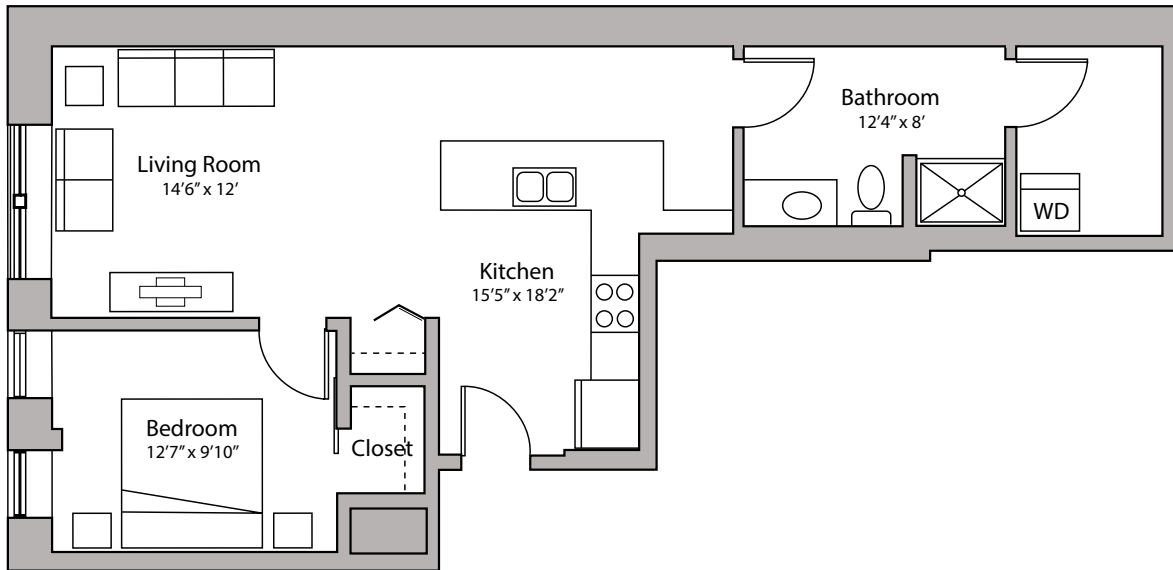

# CAPITOL

APARTMENTS

ONE BEDROOM  
ONE BATHROOM  
760 SQUARE FEET

123 EAST MIFFLIN STREET - MADISON, WI

PRICING:

AVAILABILITY:

FEATURES:

PROFESSIONALLY MANAGED BY URBAN LAND INTERESTS