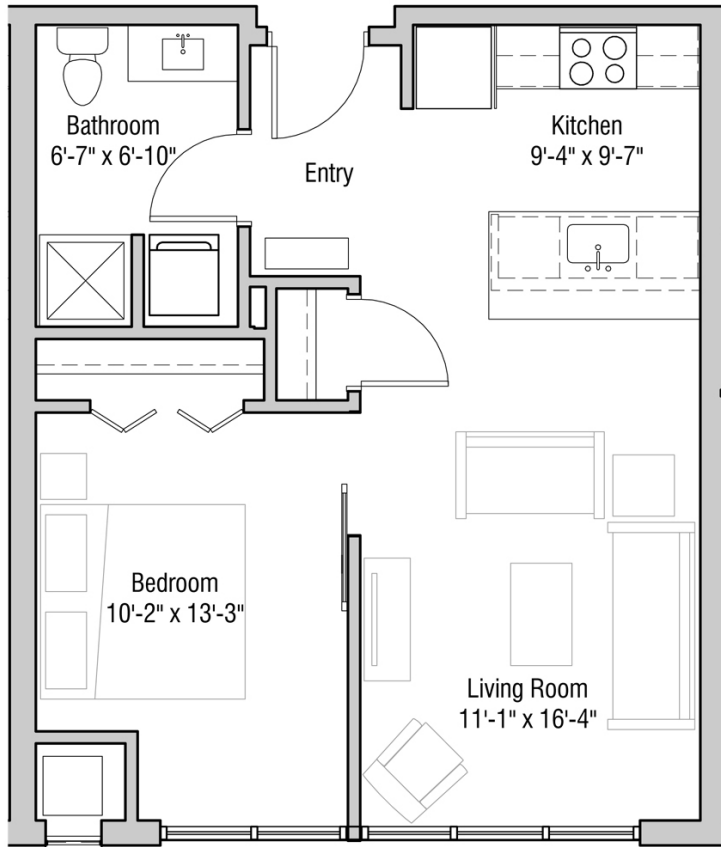

QUARTER ROW

202 SOUTH BEDFORD STREET - MADISON, WI

ONE BEDROOM
ONE BATHROOM
560 SQUARE FEET

PRICING:

AVAILABILITY:

FEATURES:

PROFESSIONALLY MANAGED BY URBAN LAND INTERESTS

(608)661-7600 WWW.ULI.COM