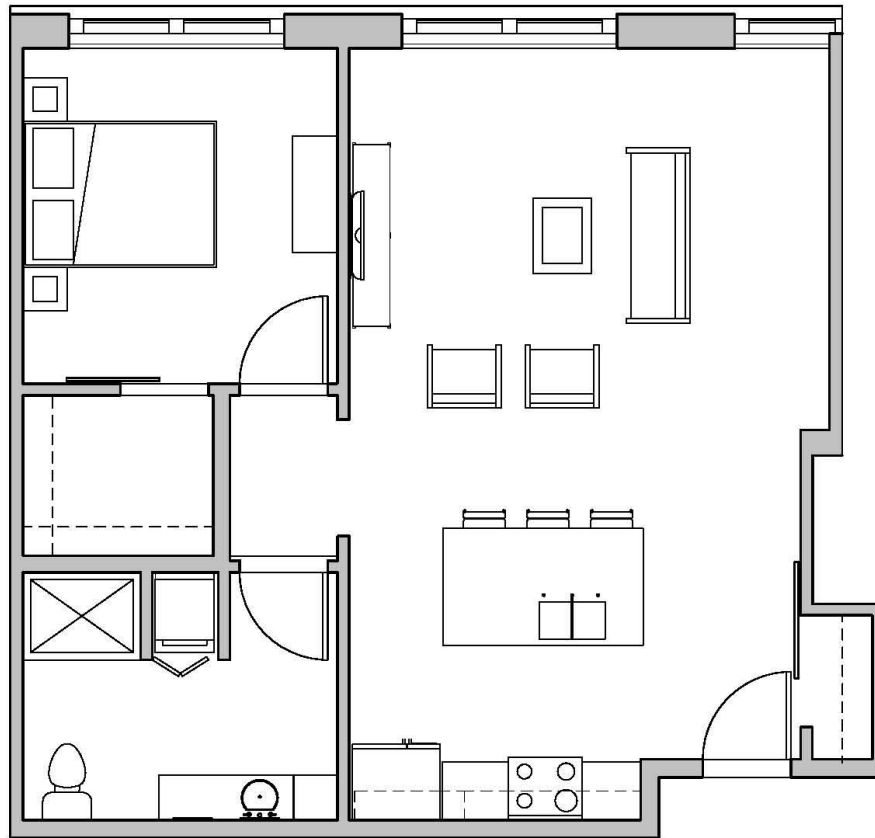

SEVEN27

727 LORILLARD COURT - MADISON, WI

ONE BEDROOM
ONE BATHROOM
767 SQUARE FEET

PRICING:

AVAILABILITY:

FEATURES:

PROFESSIONALLY MANAGED BY URBAN LAND INTERESTS

(608)661-7600 WWW.ULI.COM

The
YARDS

TOBACCO LOFTS

SEVEN27

NINE LINE

QUARTER ROW