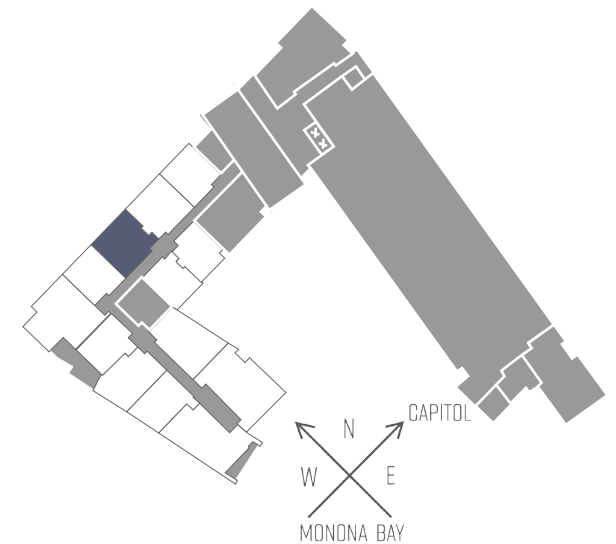

SEVEN27

727 LORILLARD COURT - MADISON, WI

ONE BEDROOM
ONE BATHROOM
767 SQUARE FEET

PRICING:

AVAILABILITY:

FEATURES:

PROFESSIONALLY MANAGED BY URBAN LAND INTERESTS

(608)661-7600 WWW.ULI.COM

The
YARDS

TOBACCO LOFTS

SEVEN27

NINE LINE

QUARTER ROW