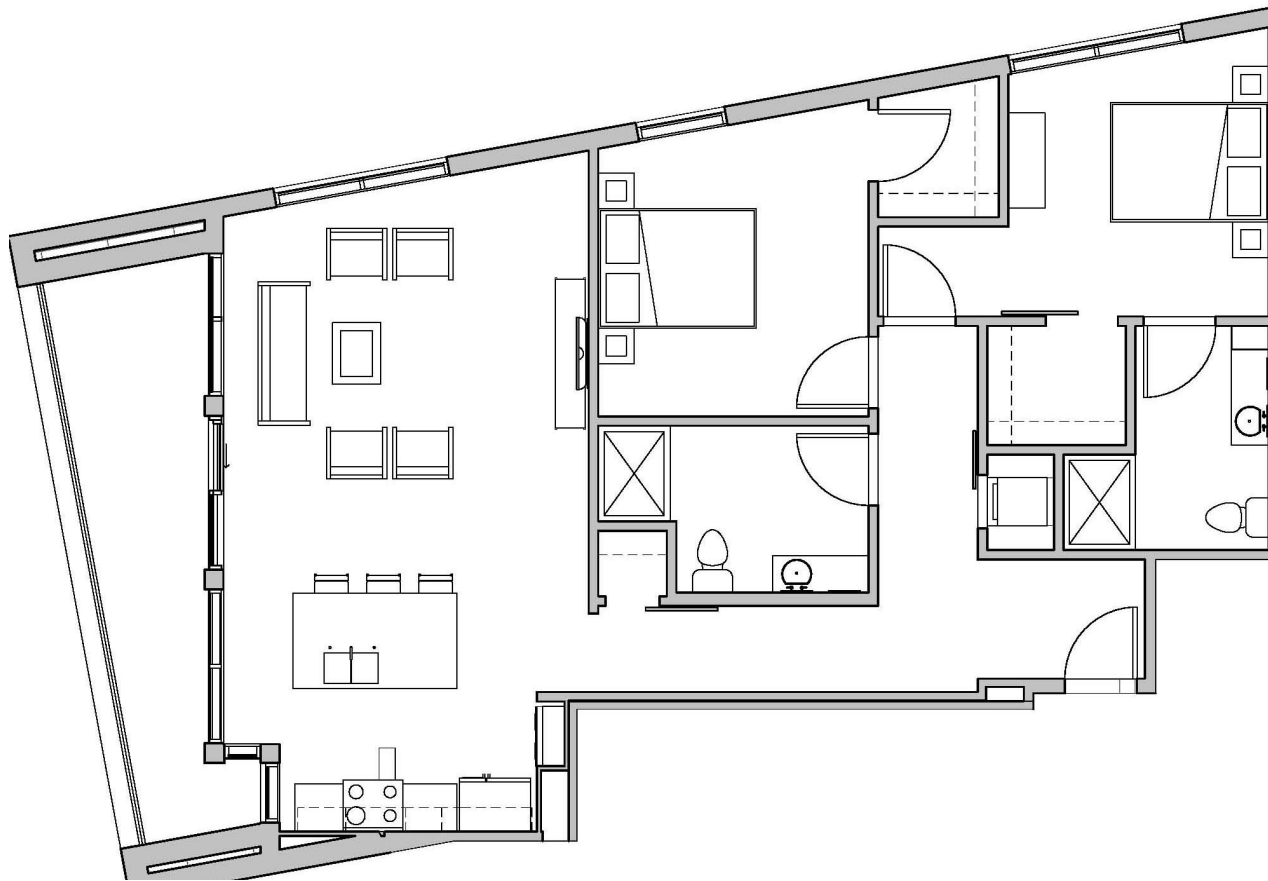

# SEVEN27

727 LORILLARD COURT - MADISON, WI

TWO BEDROOM  
TWO BATHROOM  
1,151 SQUARE FEET

PRICING:

AVAILABILITY:

FEATURES:

PROFESSIONALLY MANAGED BY URBAN LAND INTERESTS

(608)661-7600 WWW.ULI.COM

The  
YARDS

TOBACCO LOFTS

SEVEN27

NINE LINE

QUARTER ROW