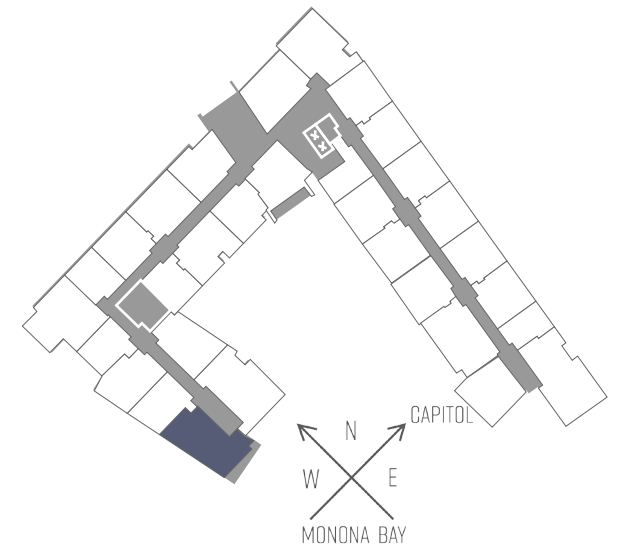

# SEVEN27

727 LORILLARD COURT - MADISON, WI

TWO BEDROOM  
TWO BATHROOM  
1,151 SQUARE FEET

PRICING:

AVAILABILITY:

FEATURES:

PROFESSIONALLY MANAGED BY URBAN LAND INTERESTS

(608)661-7600 WWW.ULI.COM

The  
YARDS

TOBACCO LOFTS

SEVEN27

NINE LINE

QUARTER ROW