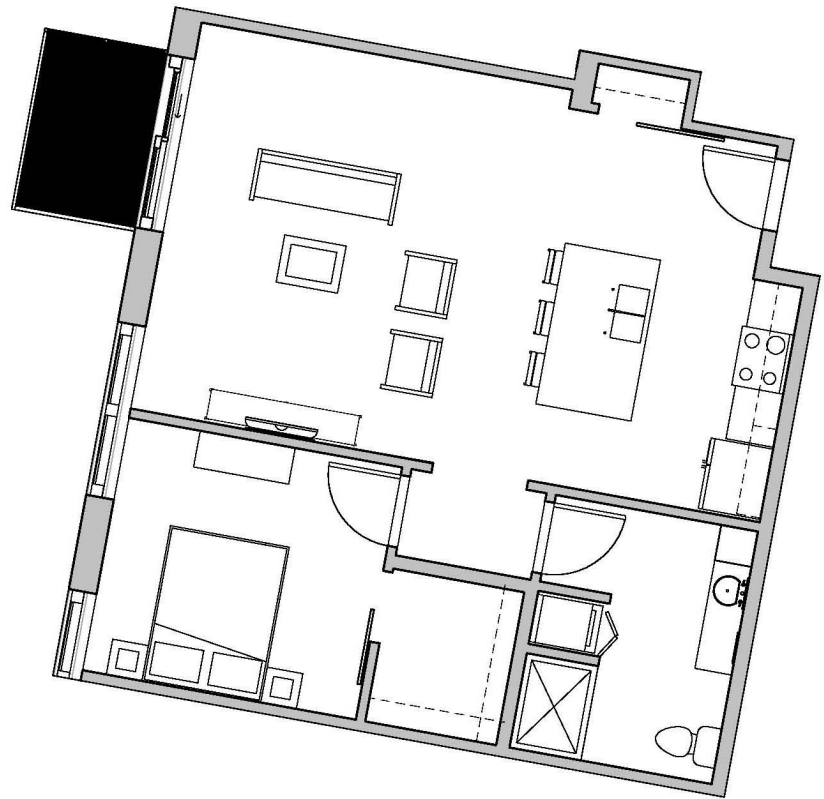

SEVEN27

727 LORILLARD COURT - MADISON, WI

ONE BEDROOM
ONE BATHROOM
767 SQUARE FEET

PRICING:

AVAILABILITY:

FEATURES:

PROFESSIONALLY MANAGED BY URBAN LAND INTERESTS

(608)661-7600 WWW.ULI.COM